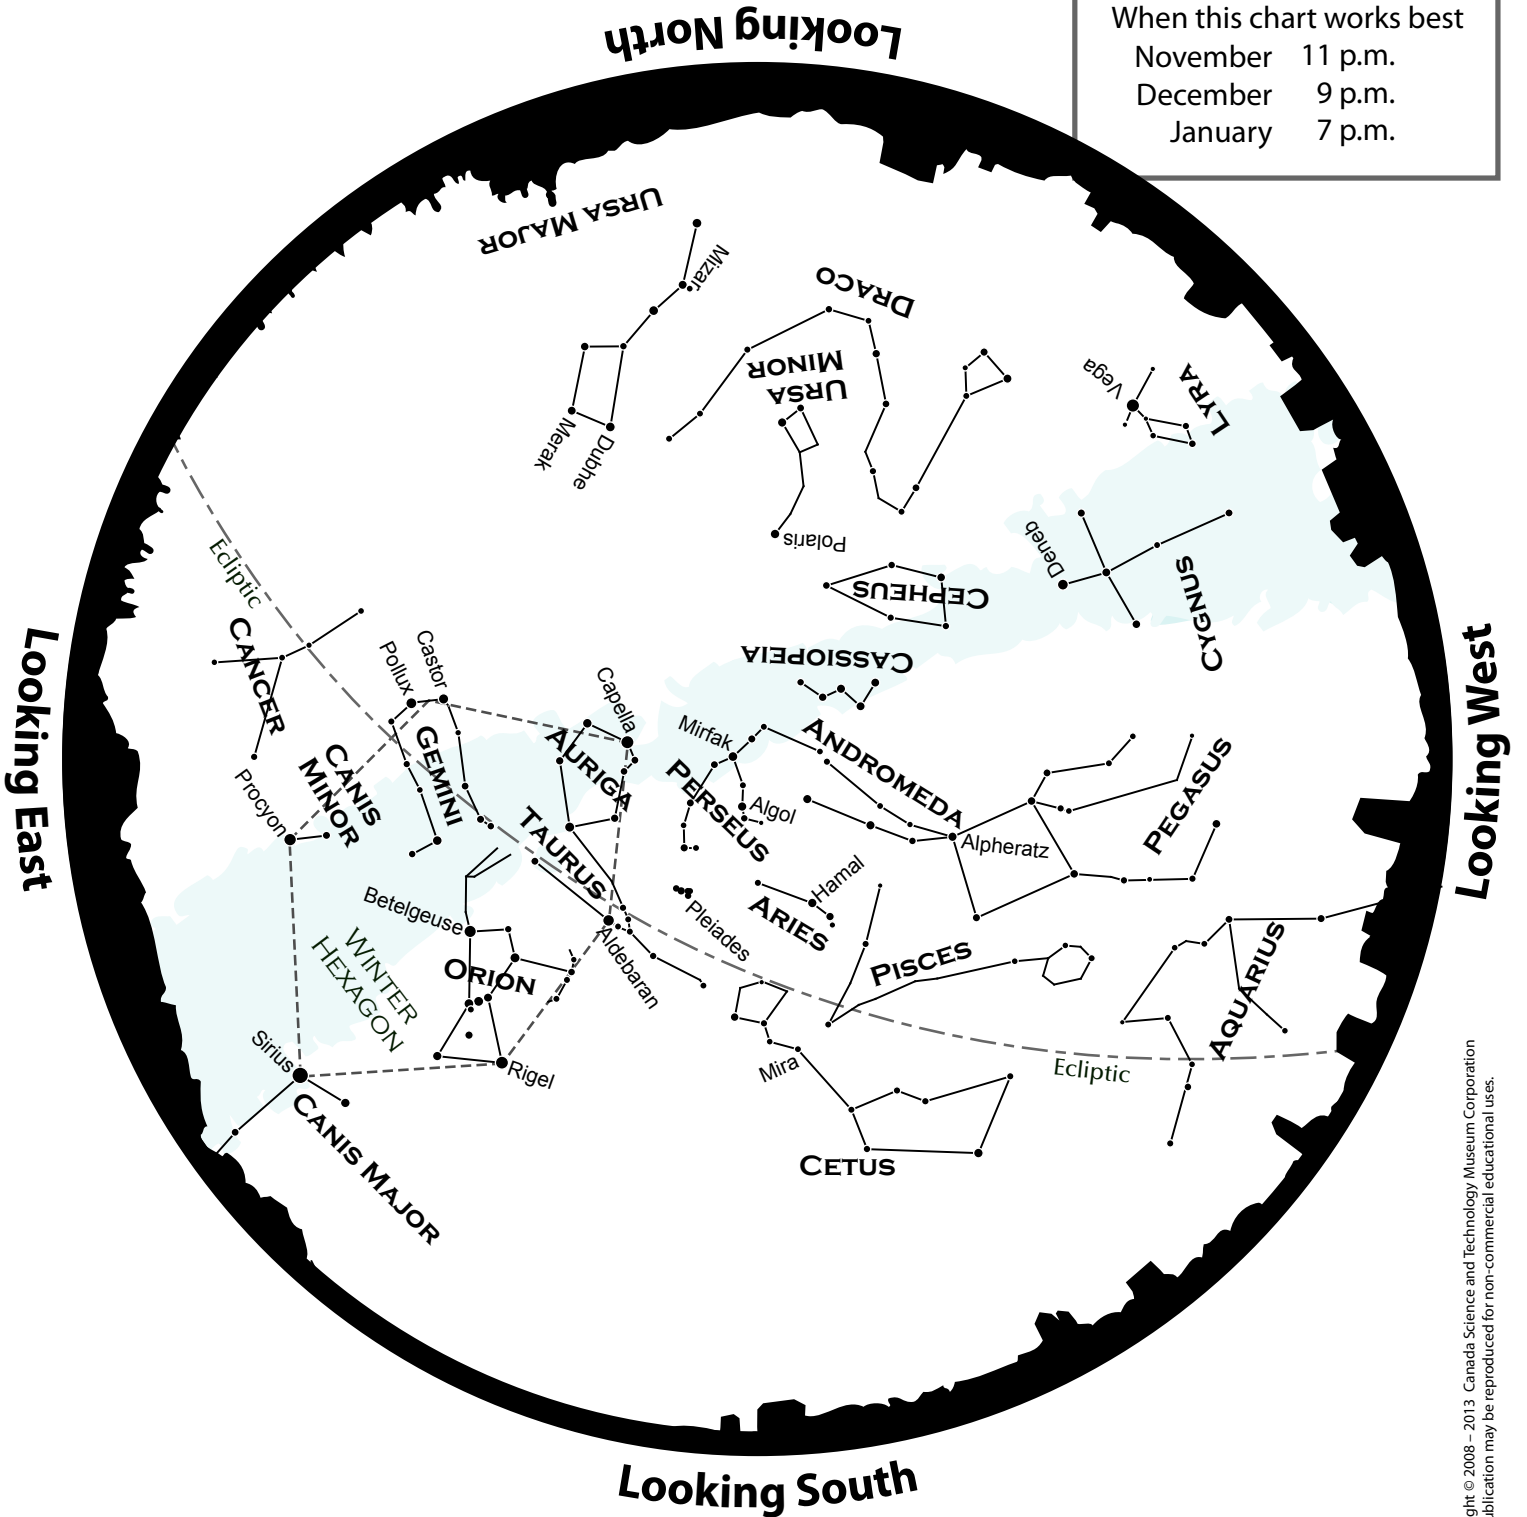

# Discover the Skies

## DECEMBER

When this chart works best

November 11 p.m.

December 9 p.m.

January 7 p.m.

Copyright © 2008 - 2013, Canada Science and Technology Museum Corporation  
This publication may be reproduced for non-commercial educational uses.

CANADA SCIENCE AND  
TECHNOLOGY MUSEUM

Canada