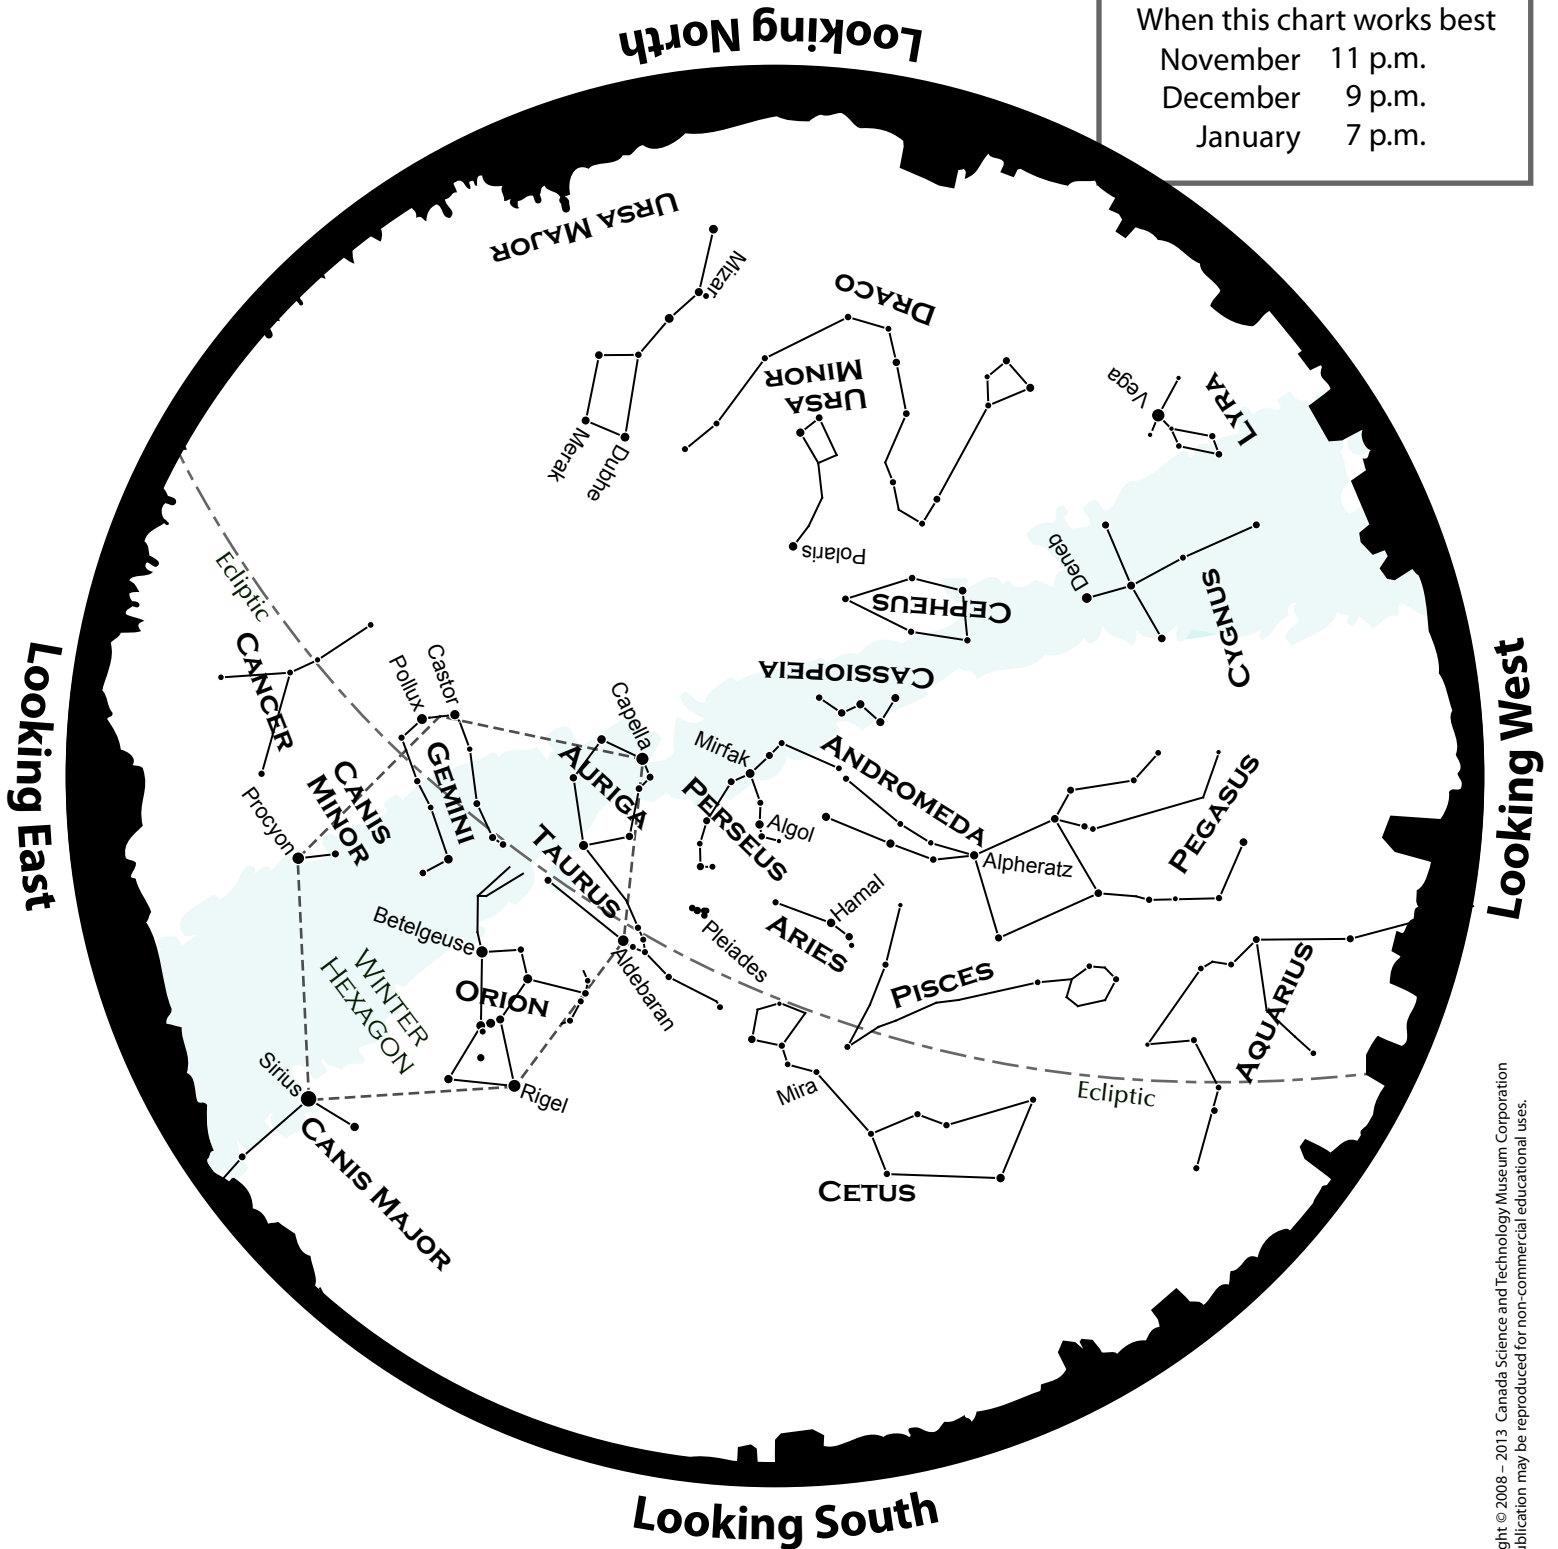

Discover the Skies

DECEMBER

When this chart works best

November 11 p.m.

December 9 p.m.

January 7 p.m.

Copyright © 2008 - 2013 Canada Science and Technology Museum Corporation
This publication may be reproduced for non-commercial educational uses.

CANADA SCIENCE AND
TECHNOLOGY MUSEUM

Canada