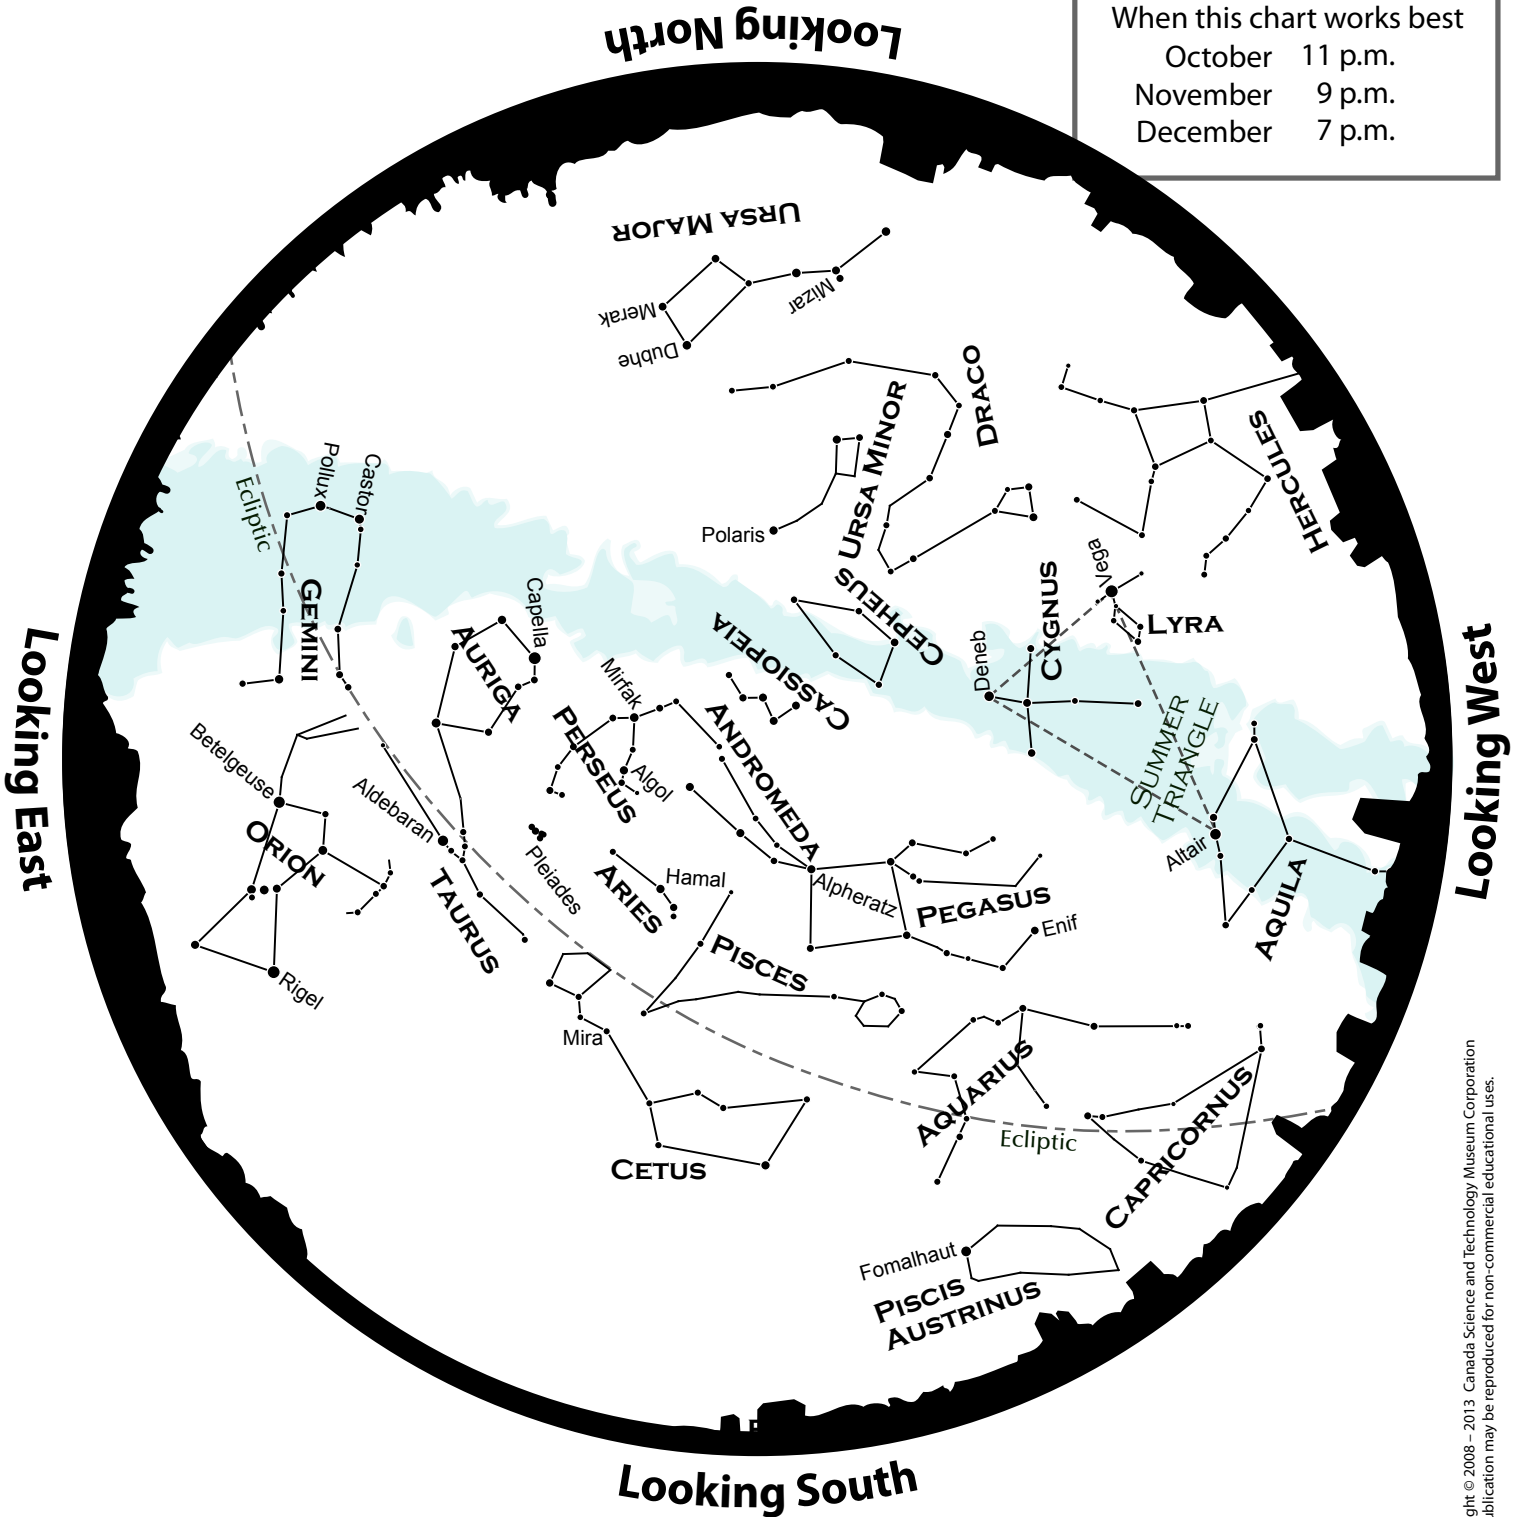

Discover the Skies

NOVEMBER

When this chart works best

October	11 p.m.
November	9 p.m.
December	7 p.m.

CANADA SCIENCE AND
TECHNOLOGY MUSEUM

Canada