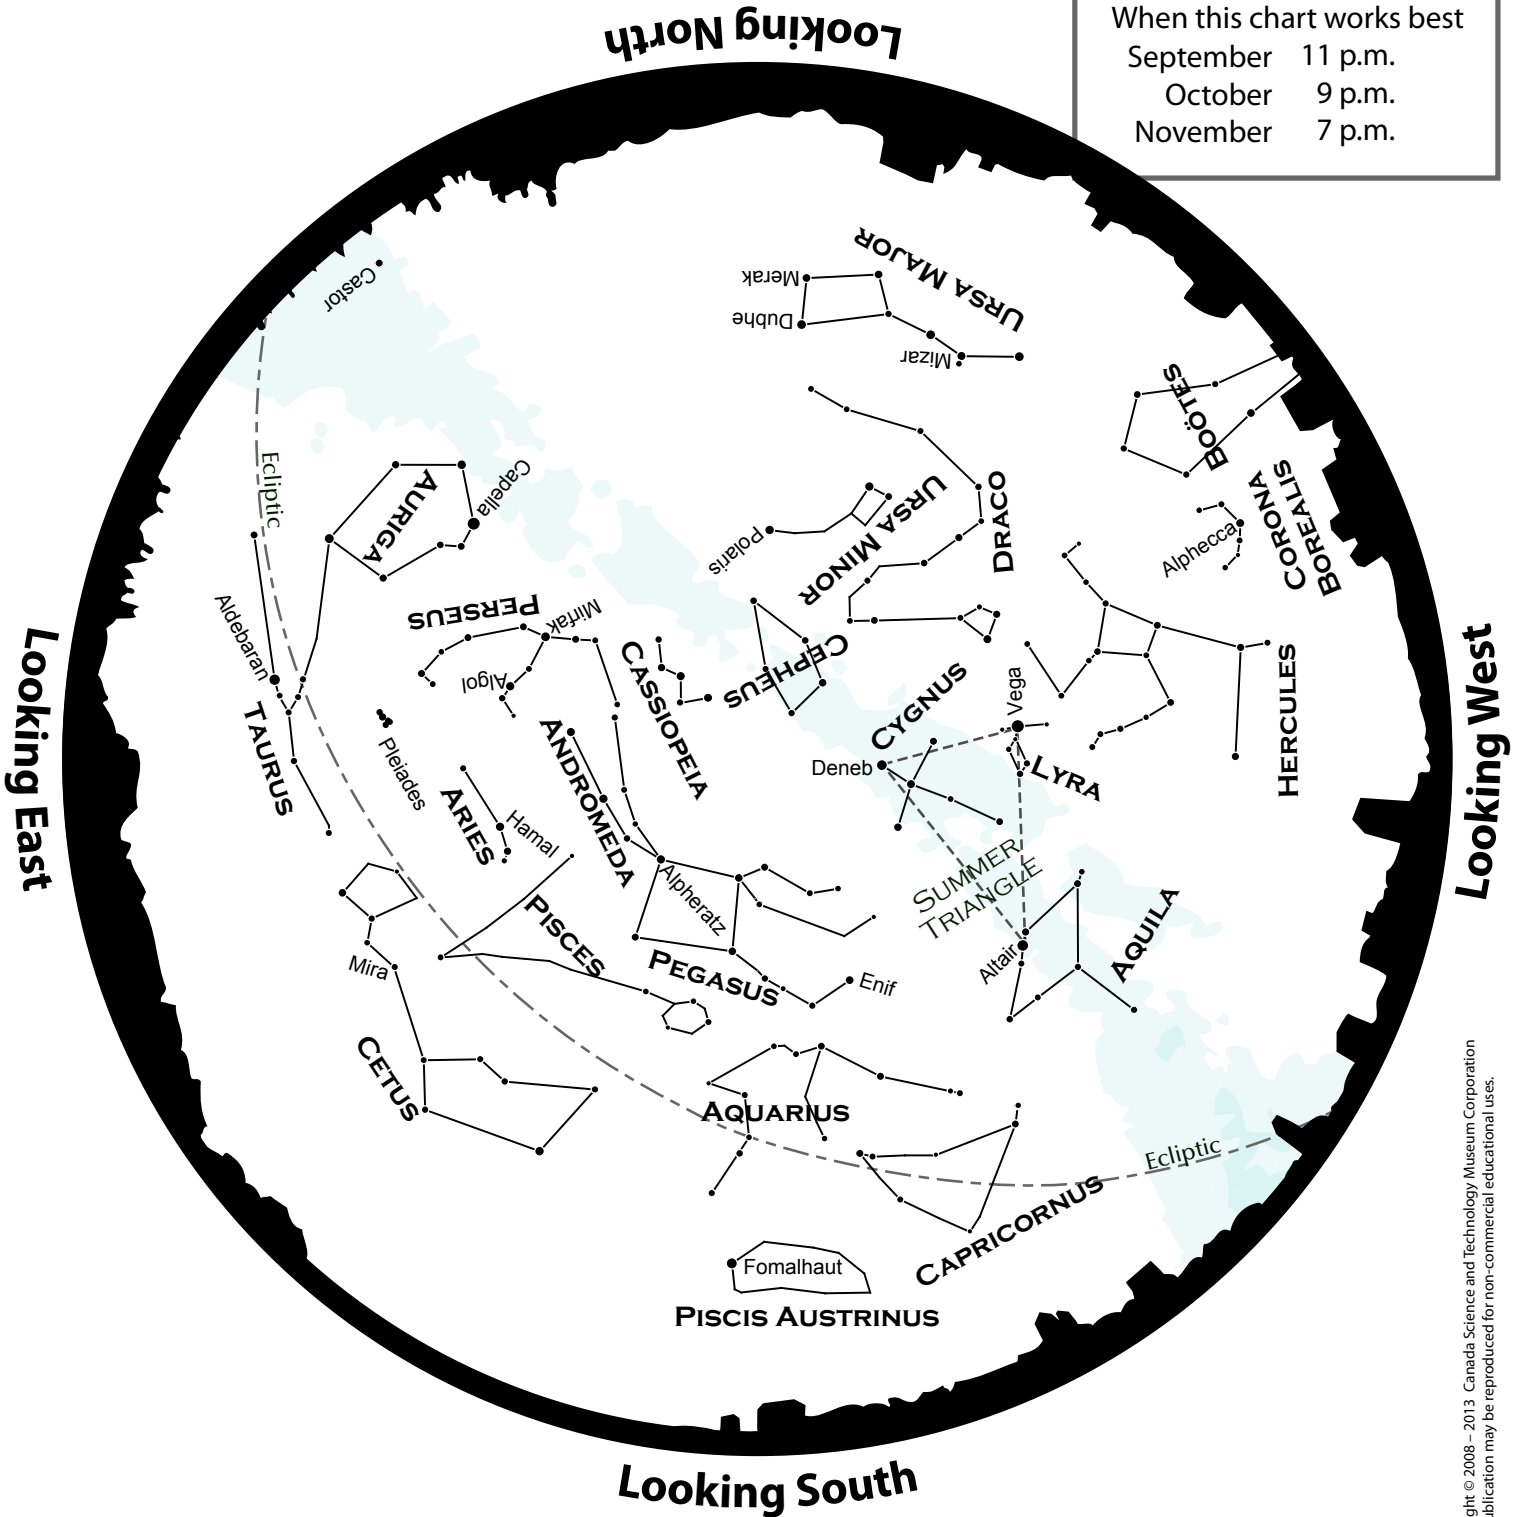

Discover the Skies

OCTOBER

When this chart works best

September 11 p.m.

October 9 p.m.

November 7 p.m.

Copyright © 2008 - 2013, Canada Science and Technology Museum Corporation
This publication may be reproduced for non-commercial educational uses.

CANADA SCIENCE AND
TECHNOLOGY MUSEUM

Canada