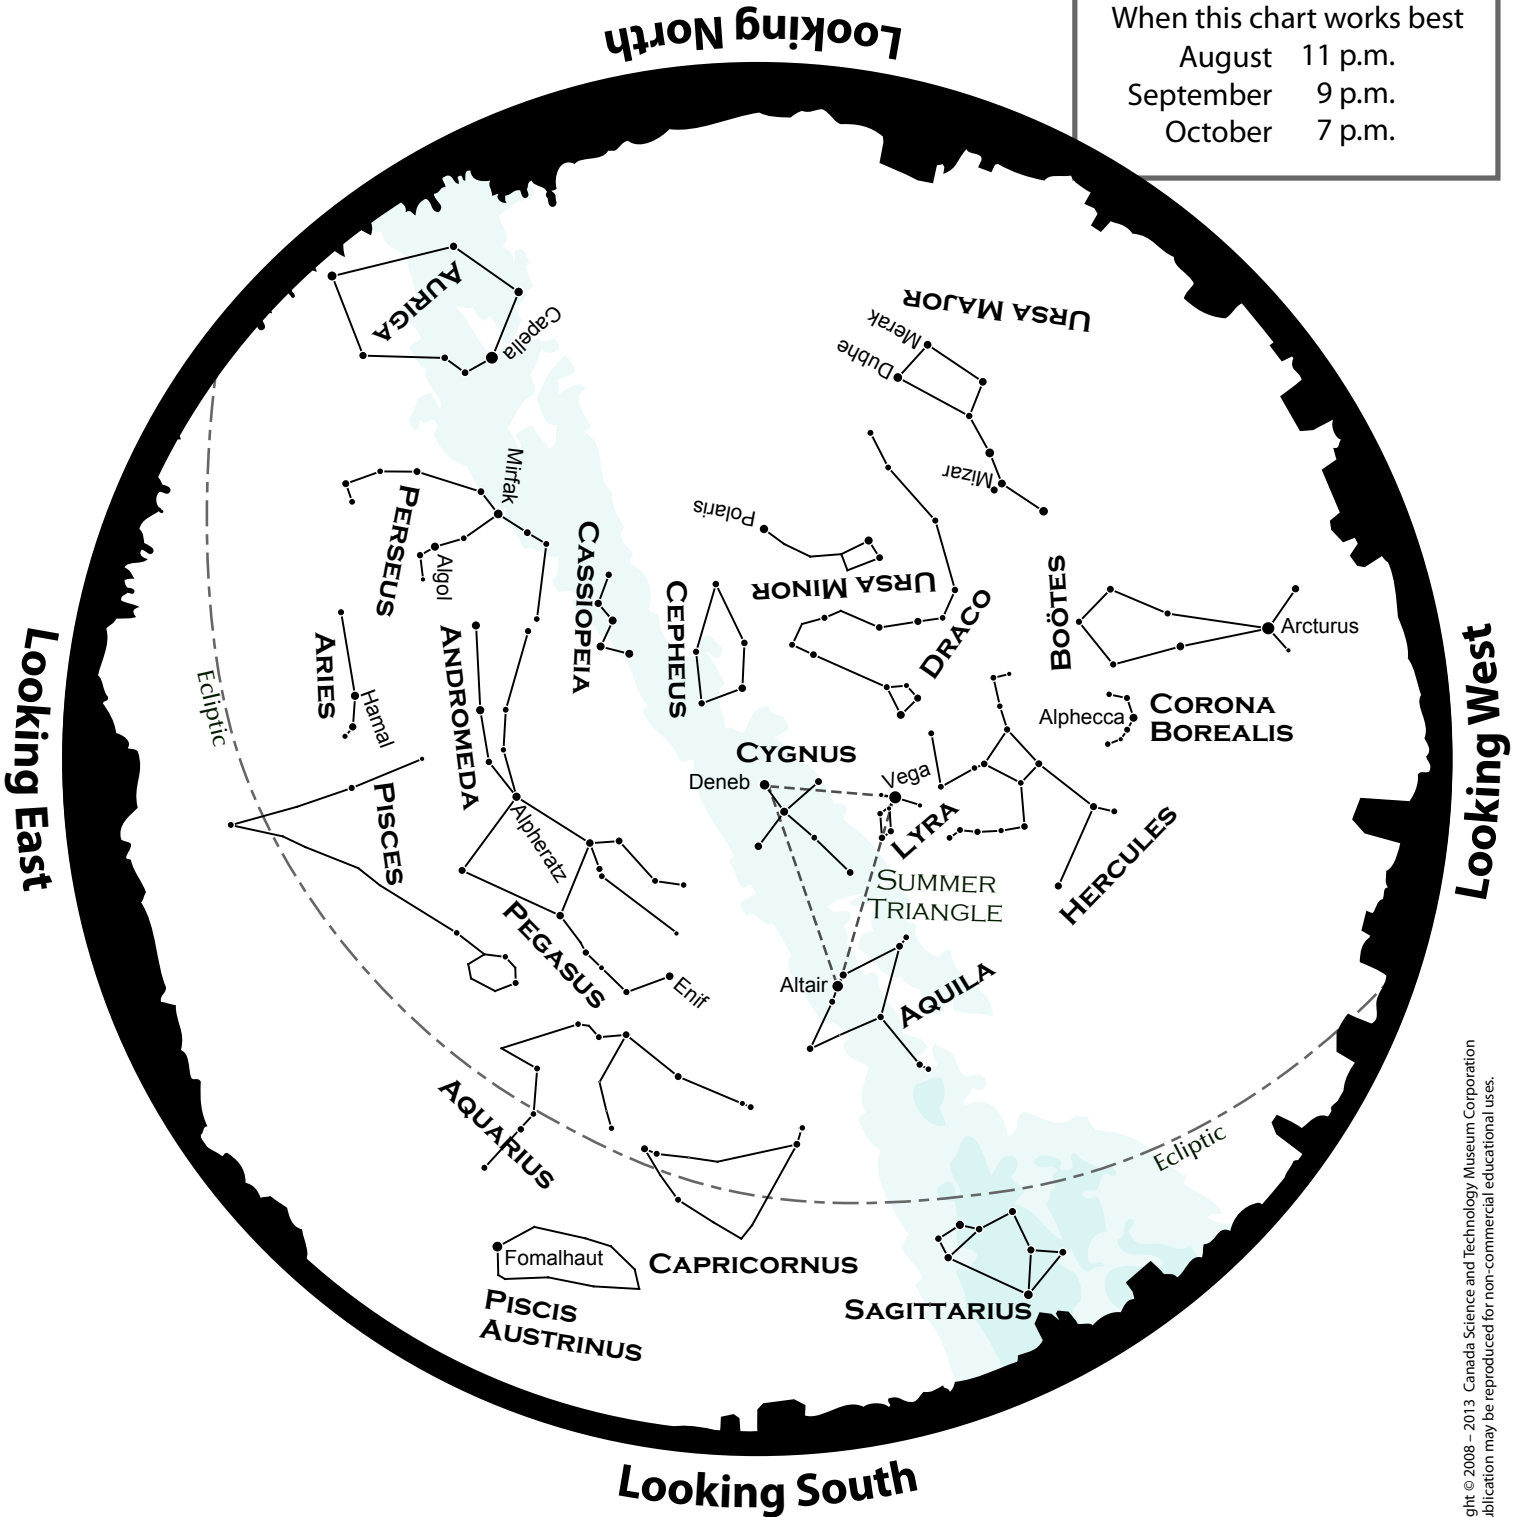

# Discover the Skies

## SEPTEMBER

When this chart works best

August	11 p.m.
September	9 p.m.
October	7 p.m.

Copyright © 2008 - 2013 Canada Science and Technology Museum Corporation  
This publication may be reproduced for non-commercial educational uses.

CANADA SCIENCE AND  
TECHNOLOGY MUSEUM

Canada