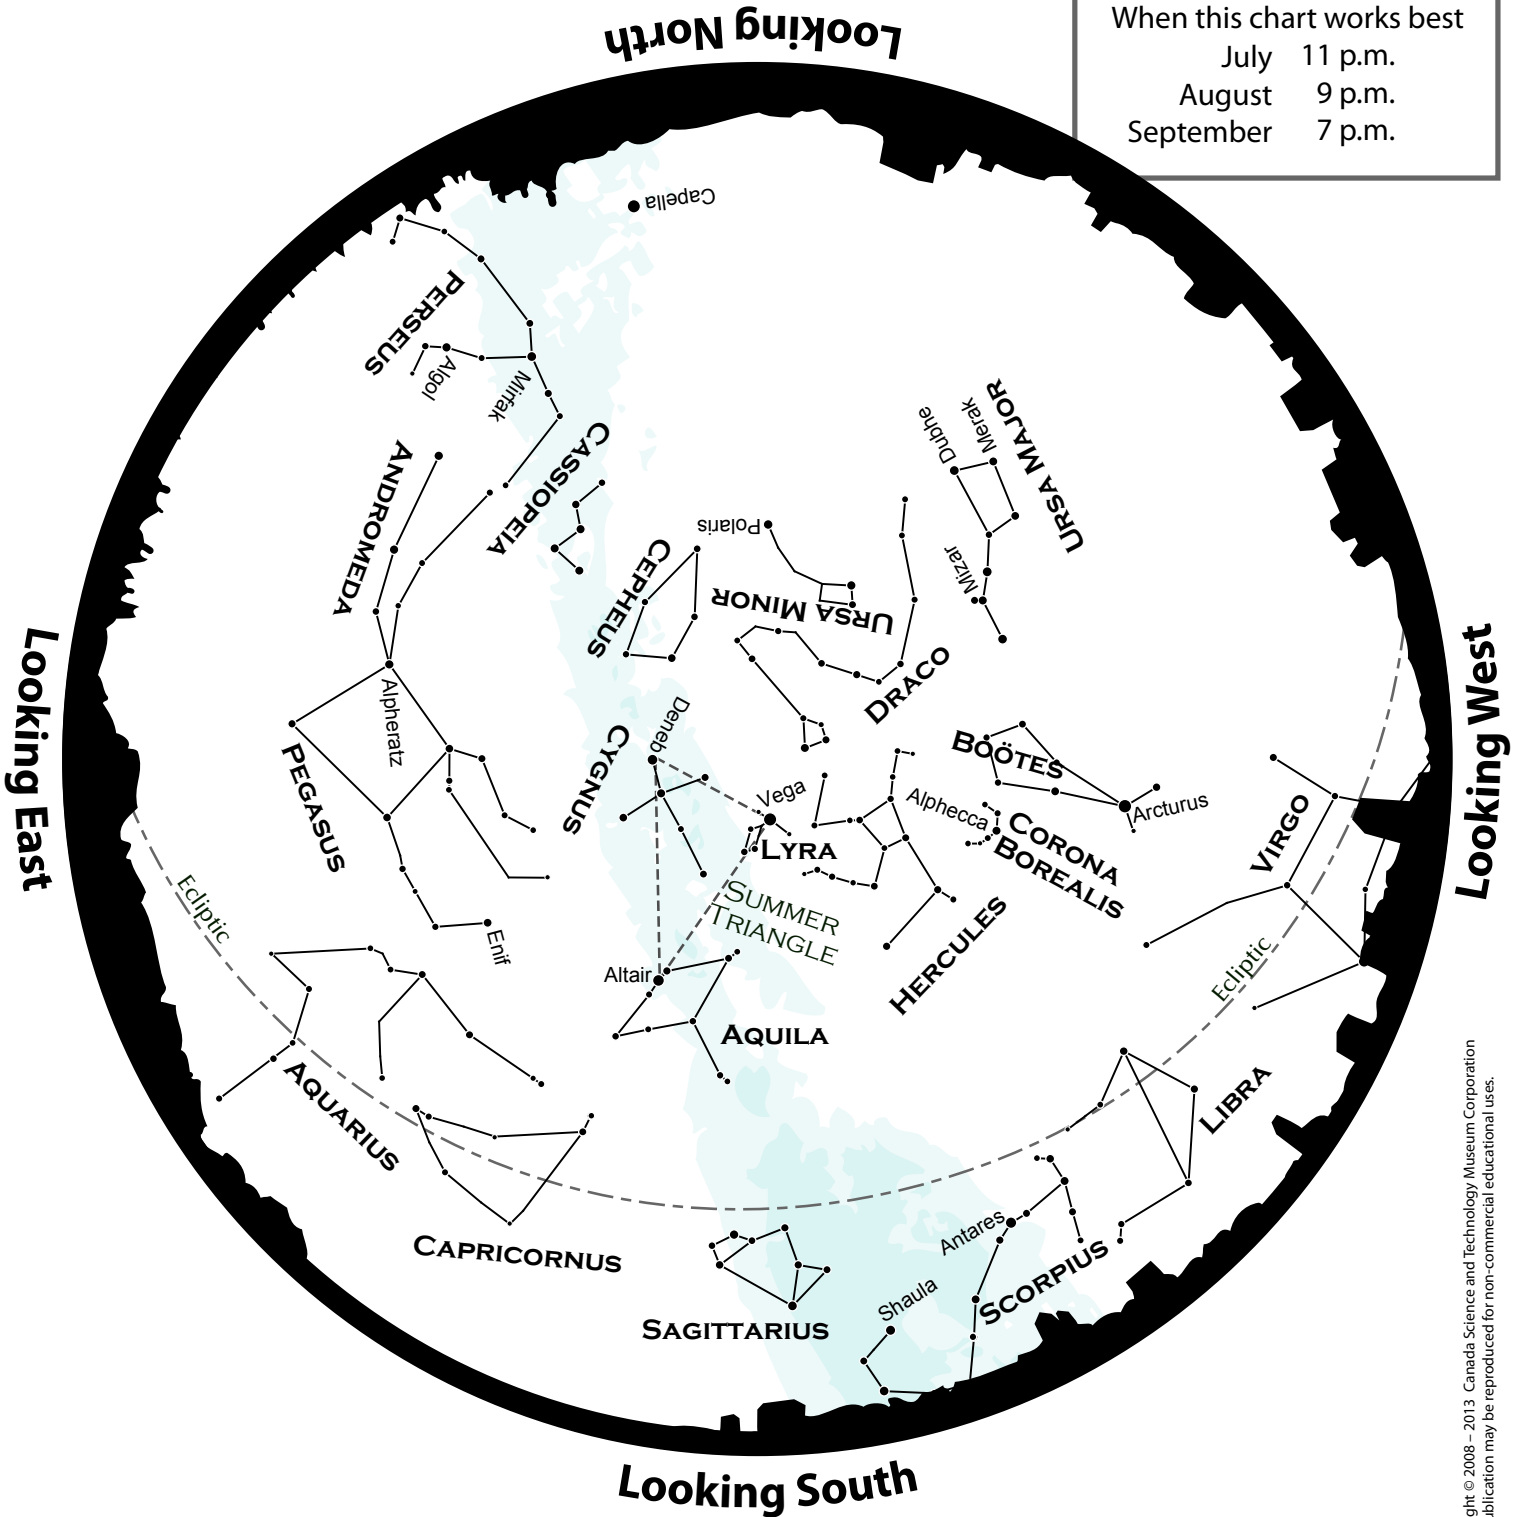

Discover the Skies

AUGUST

When this chart works best

July 11 p.m.

August 9 p.m.

September 7 p.m.

Copyright © 2008 - 2013, Canada Science and Technology Museum Corporation
This publication may be reproduced for non-commercial educational uses.

CANADA SCIENCE AND
TECHNOLOGY MUSEUM

Canada