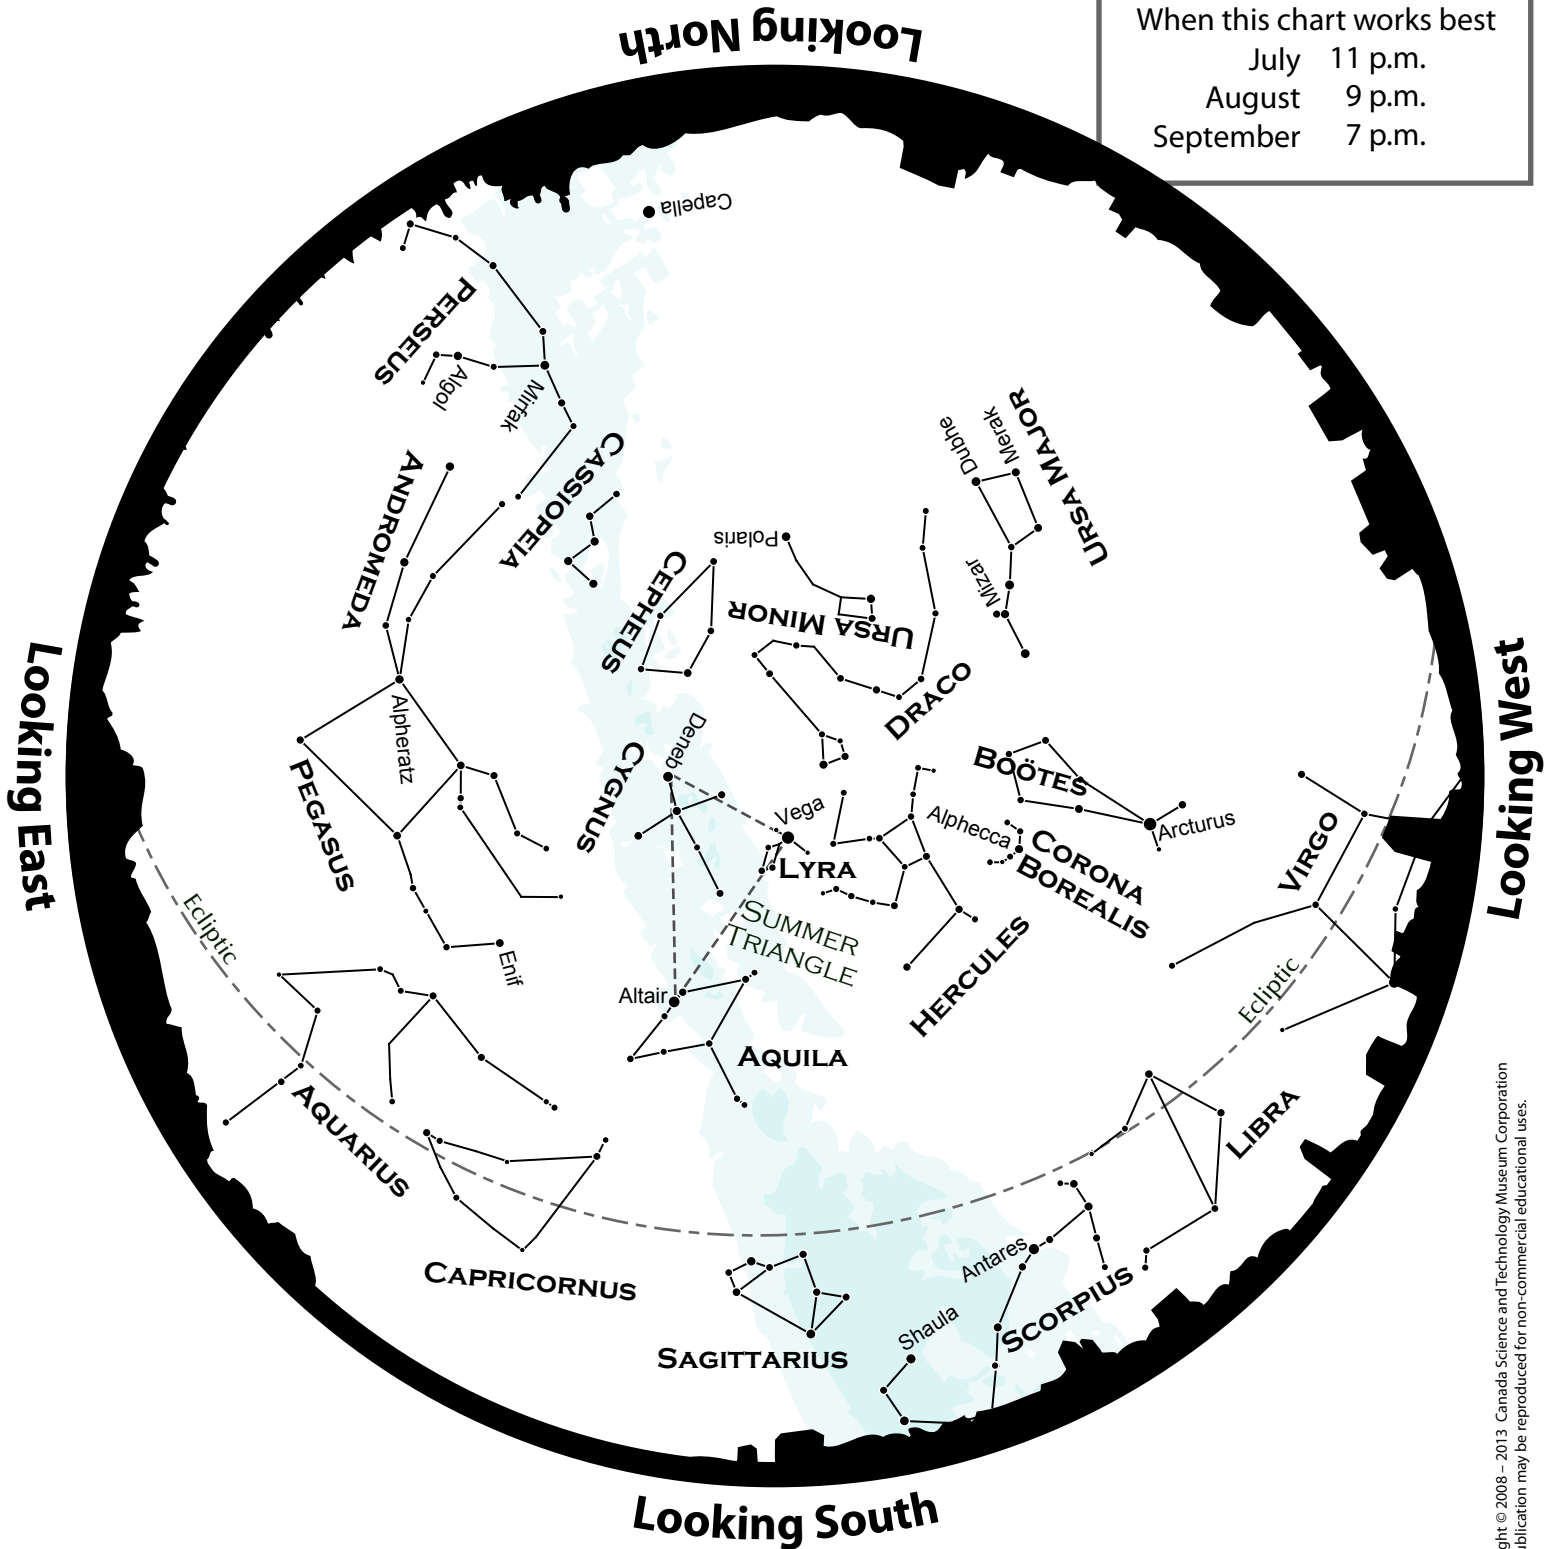

Discover the Skies

AUGUST

When this chart works best

July 11 p.m.

August 9 p.m.

September 7 p.m.

CANADA SCIENCE AND
TECHNOLOGY MUSEUM

Canada