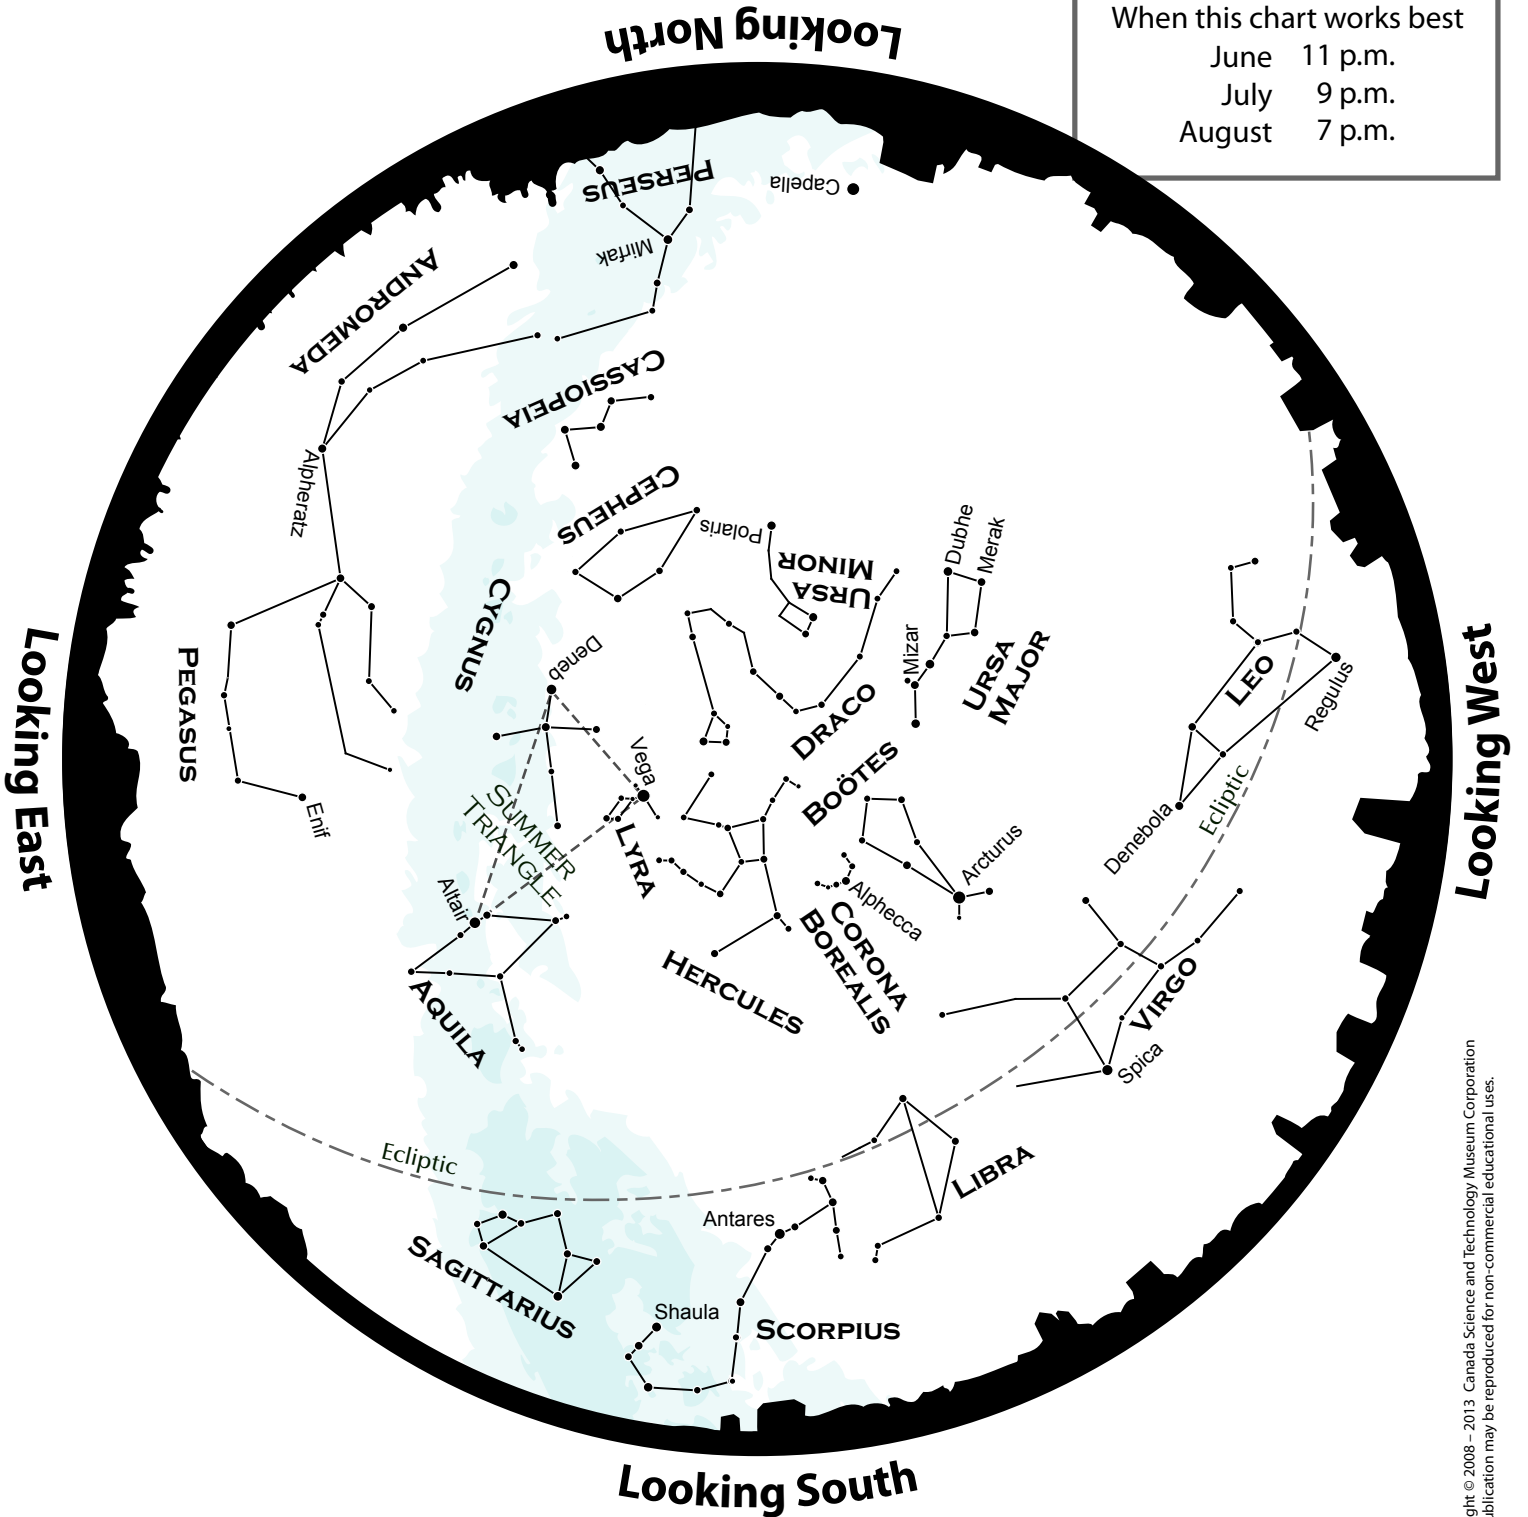

# Discover the Skies

## JULY

When this chart works best

June 11 p.m.

July 9 p.m.

August 7 p.m.

Copyright © 2008 - 2013 Canada Science and Technology Museum Corporation  
This publication may be reproduced for non-commercial educational uses.

CANADA SCIENCE AND  
TECHNOLOGY MUSEUM

Canada