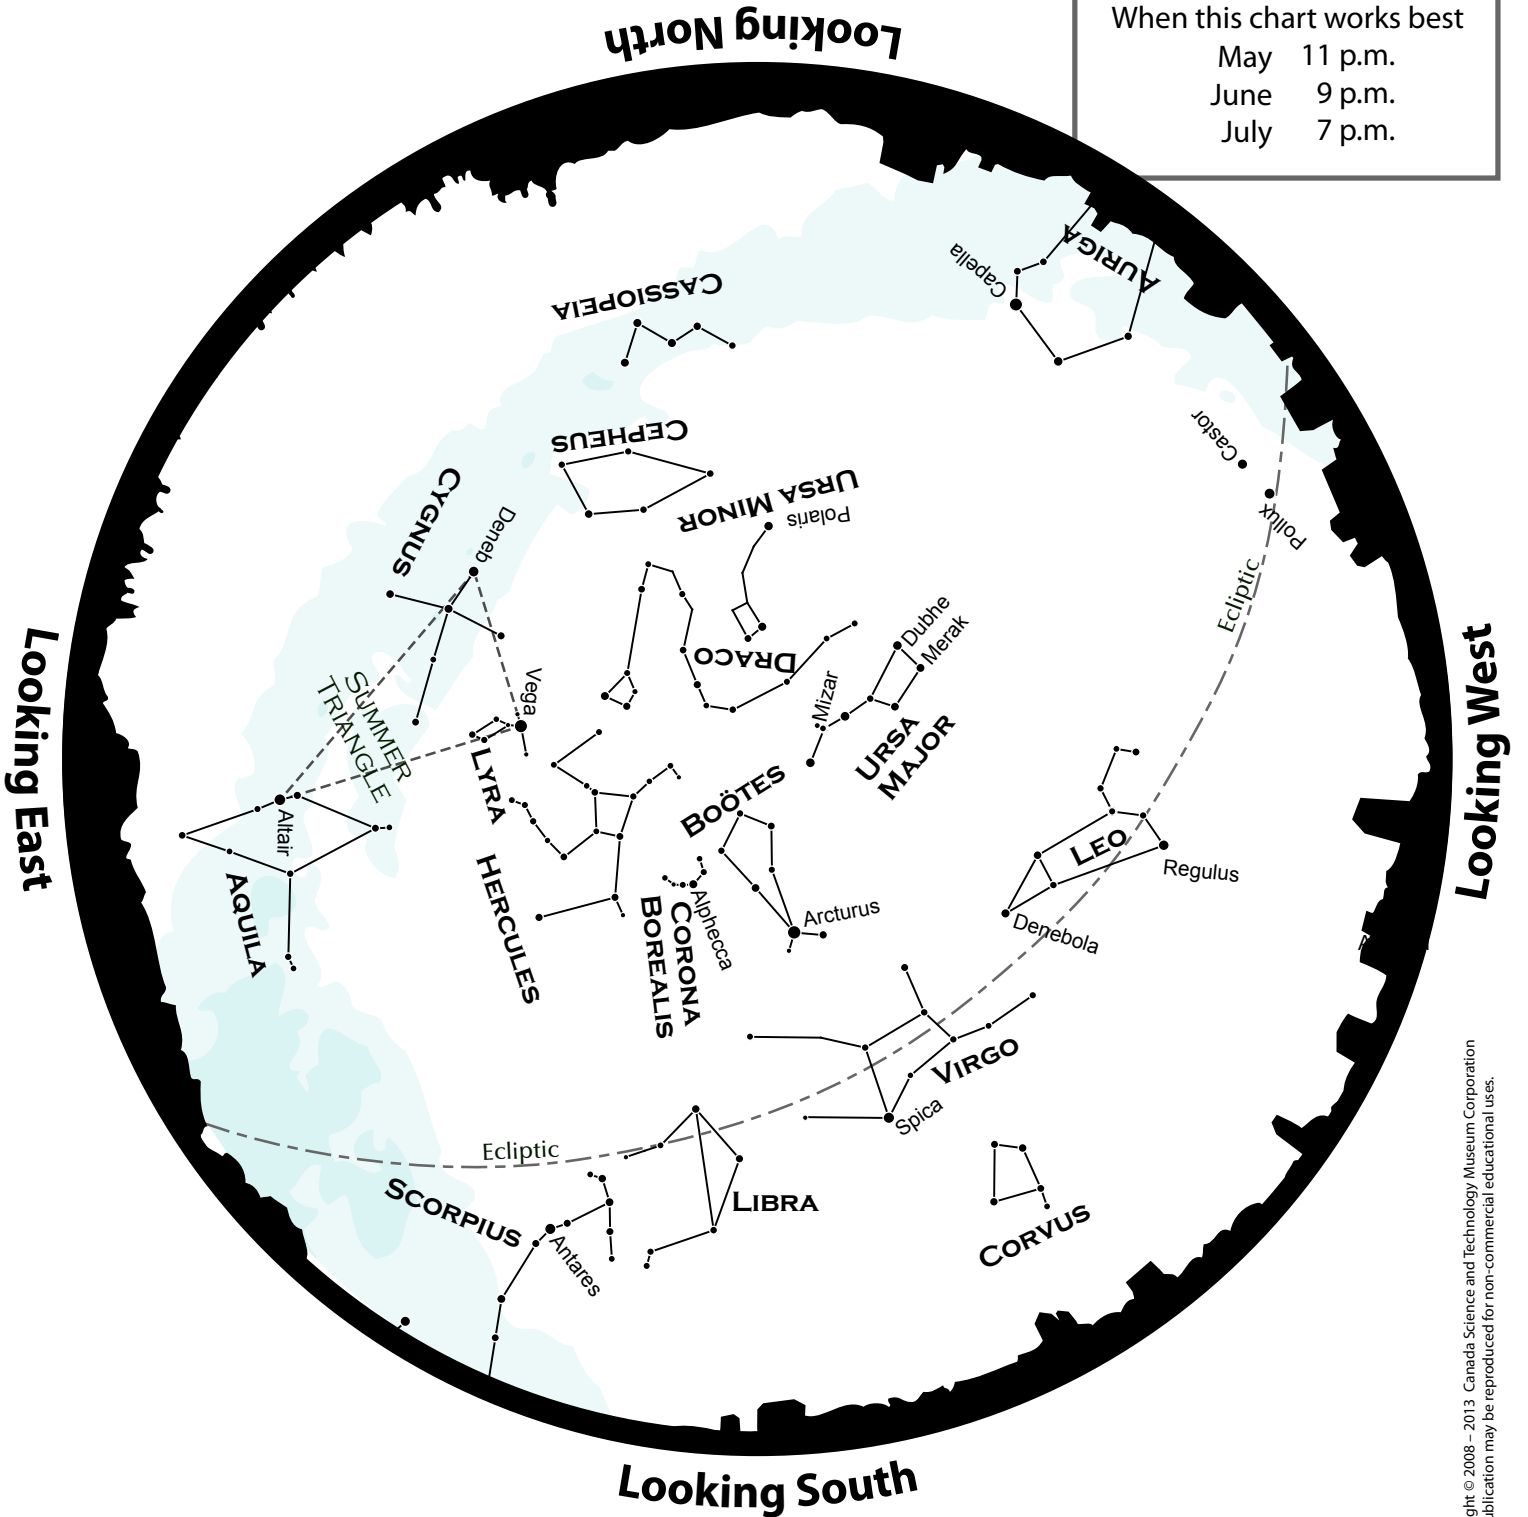

Discover the Skies

JUNE

When this chart works best

May 11 p.m.

June 9 p.m.

July 7 p.m.

Copyright © 2008 - 2013, Canada Science and Technology Museum Corporation
This publication may be reproduced for non-commercial educational uses.

CANADA SCIENCE AND
TECHNOLOGY MUSEUM

Canada