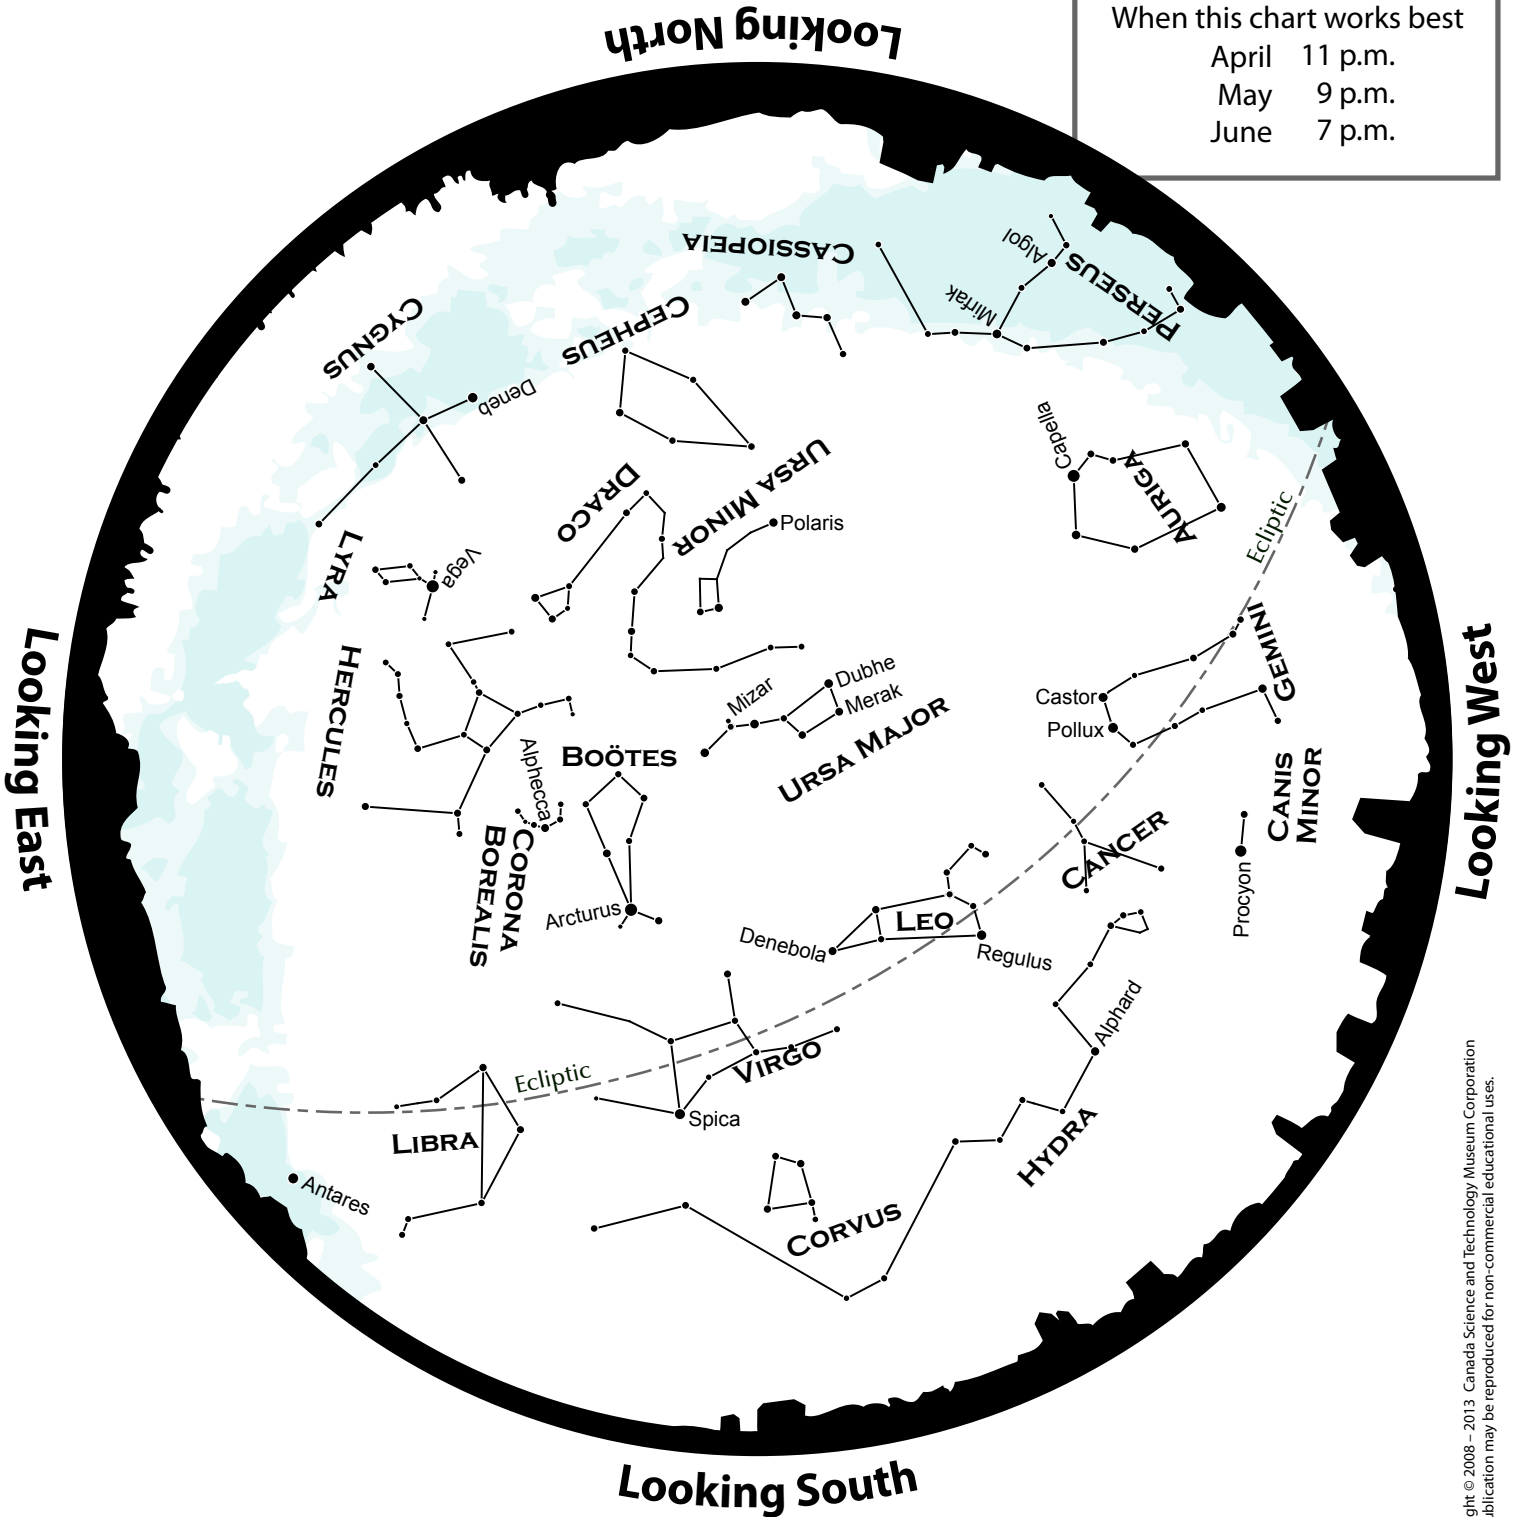

# Discover the Skies

## MAY

When this chart works best

April 11 p.m.

May 9 p.m.

June 7 p.m.

Copyright © 2008 - 2013, Canada Science and Technology Museum Corporation  
This publication may be reproduced for non-commercial educational uses.

CANADA SCIENCE AND  
TECHNOLOGY MUSEUM

Canada