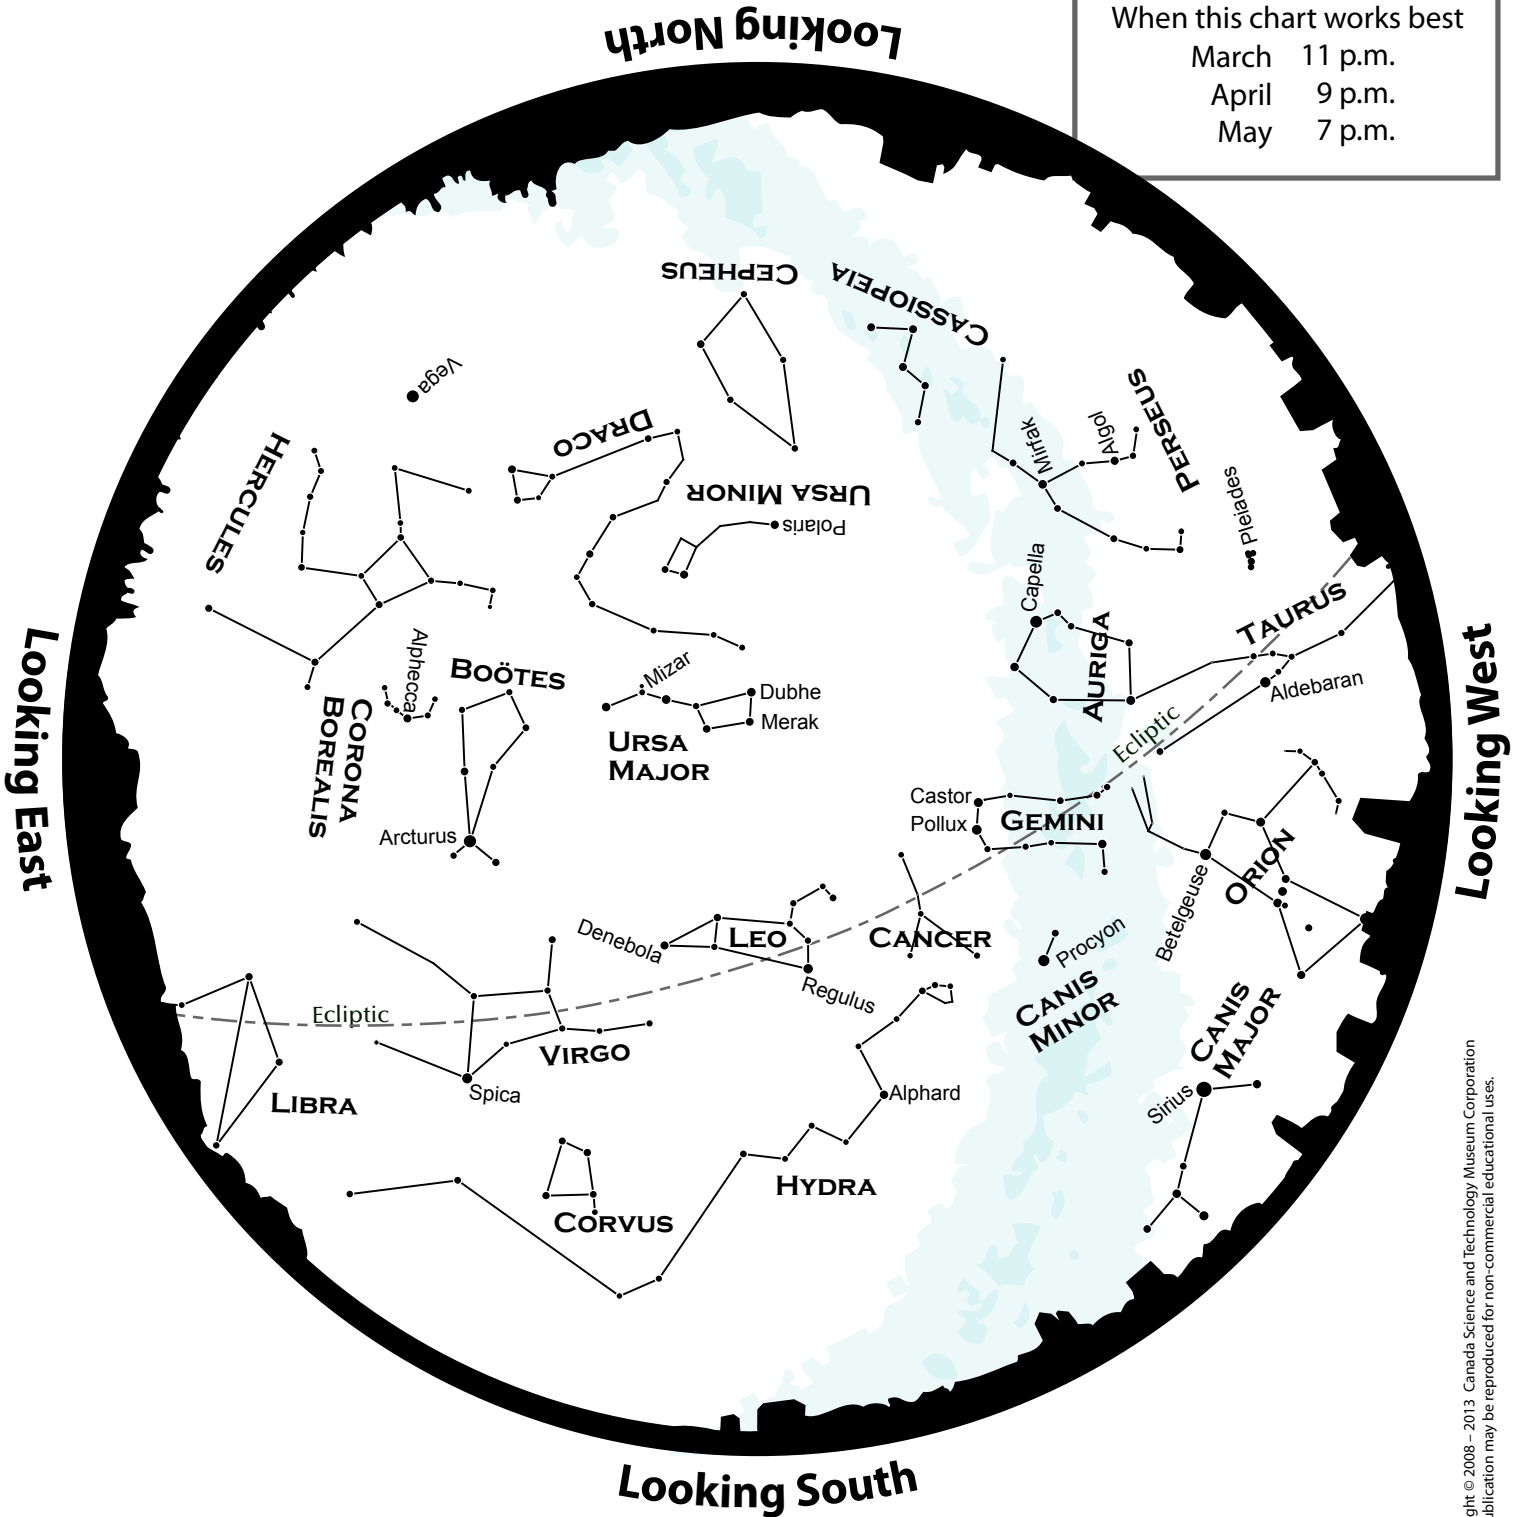

Discover the Skies

APRIL

When this chart works best

March 11 p.m.

April 9 p.m.

May 7 p.m.

Copyright © 2008 - 2013, Canada Science and Technology Museum Corporation
This publication may be reproduced for non-commercial educational uses.

CANADA SCIENCE AND
TECHNOLOGY MUSEUM

Canada