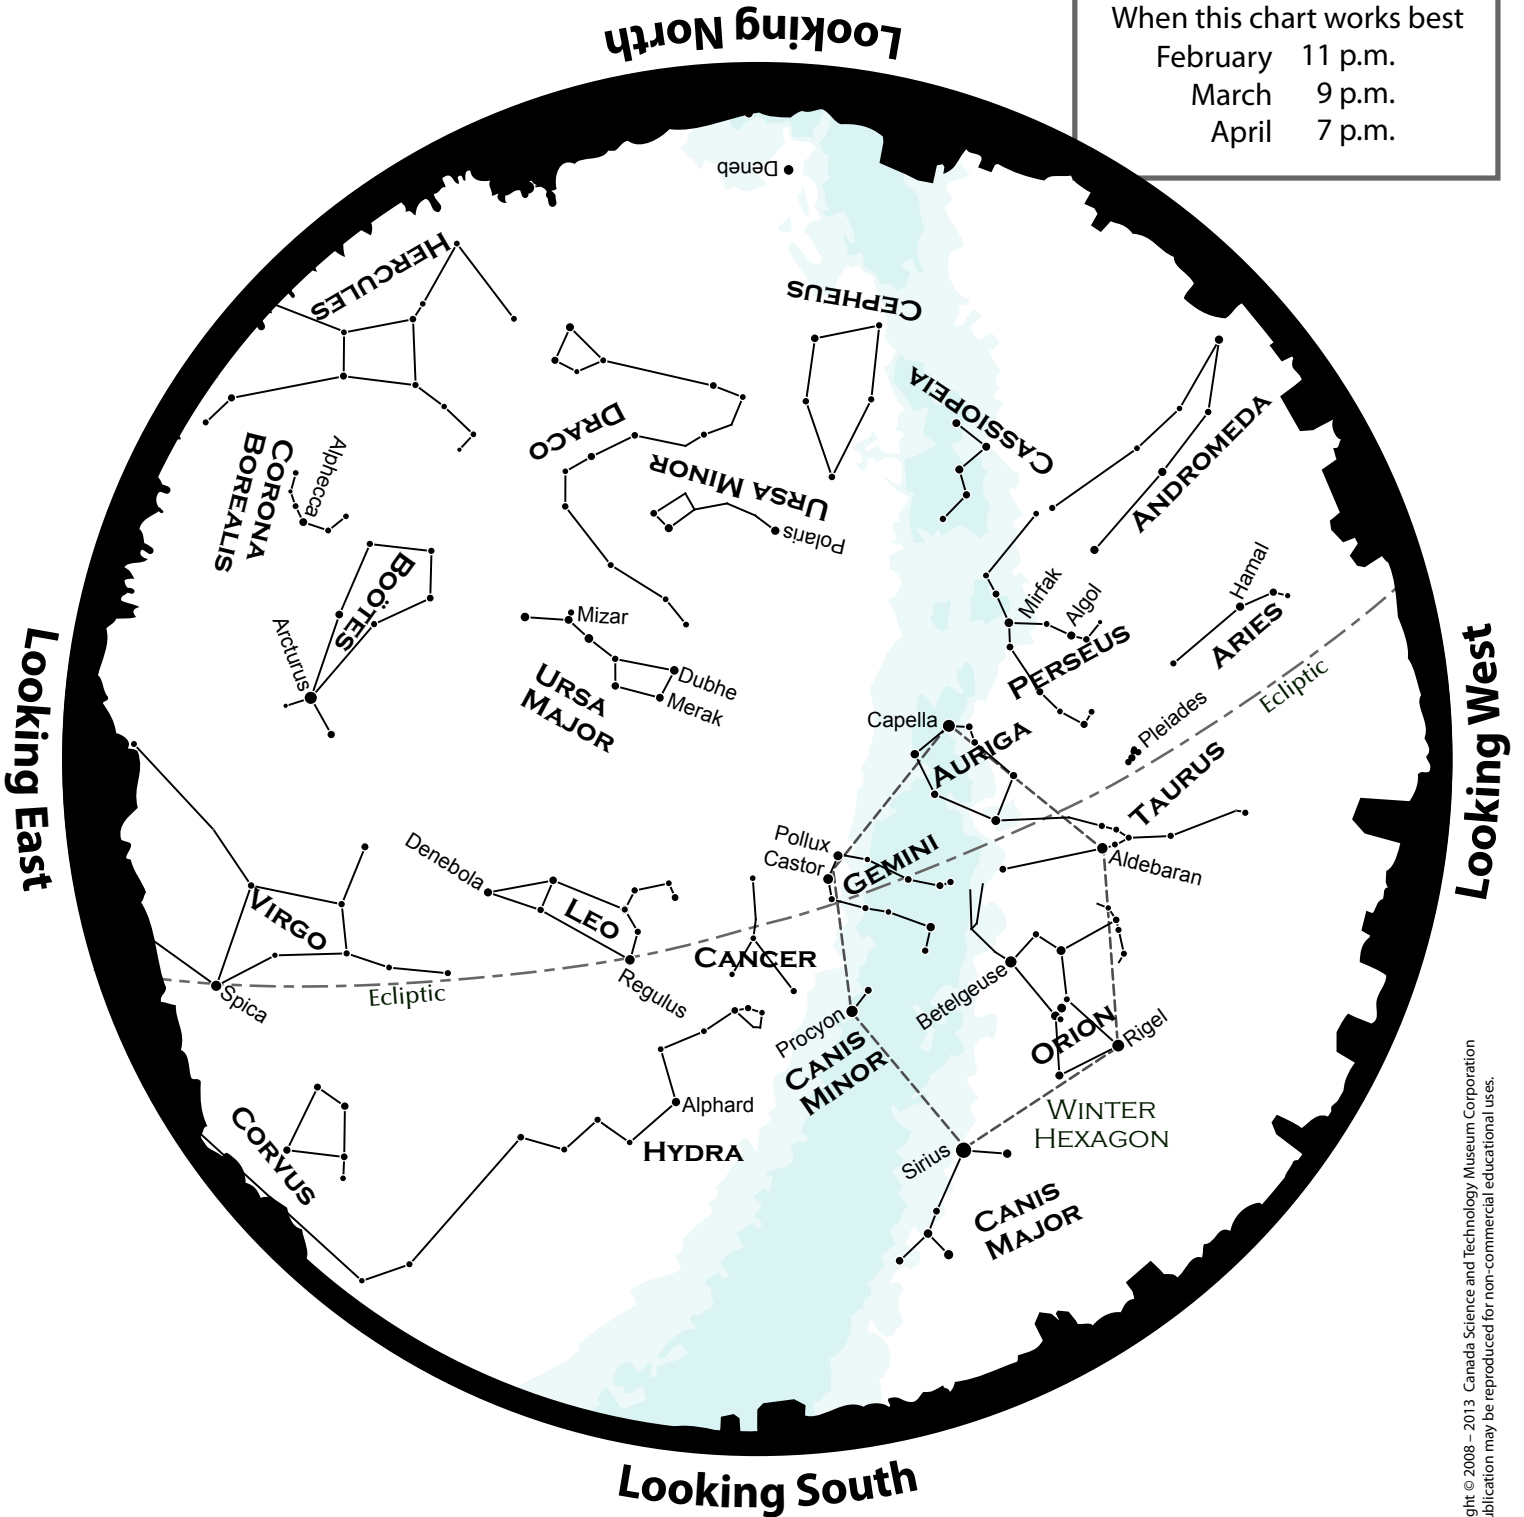

Discover the Skies

MARCH

When this chart works best

February	11 p.m.
March	9 p.m.
April	7 p.m.

Copyright © 2008 - 2013, Canada Science and Technology Museum Corporation
This publication may be reproduced for non-commercial educational uses.

CANADA SCIENCE AND
TECHNOLOGY MUSEUM

Canada