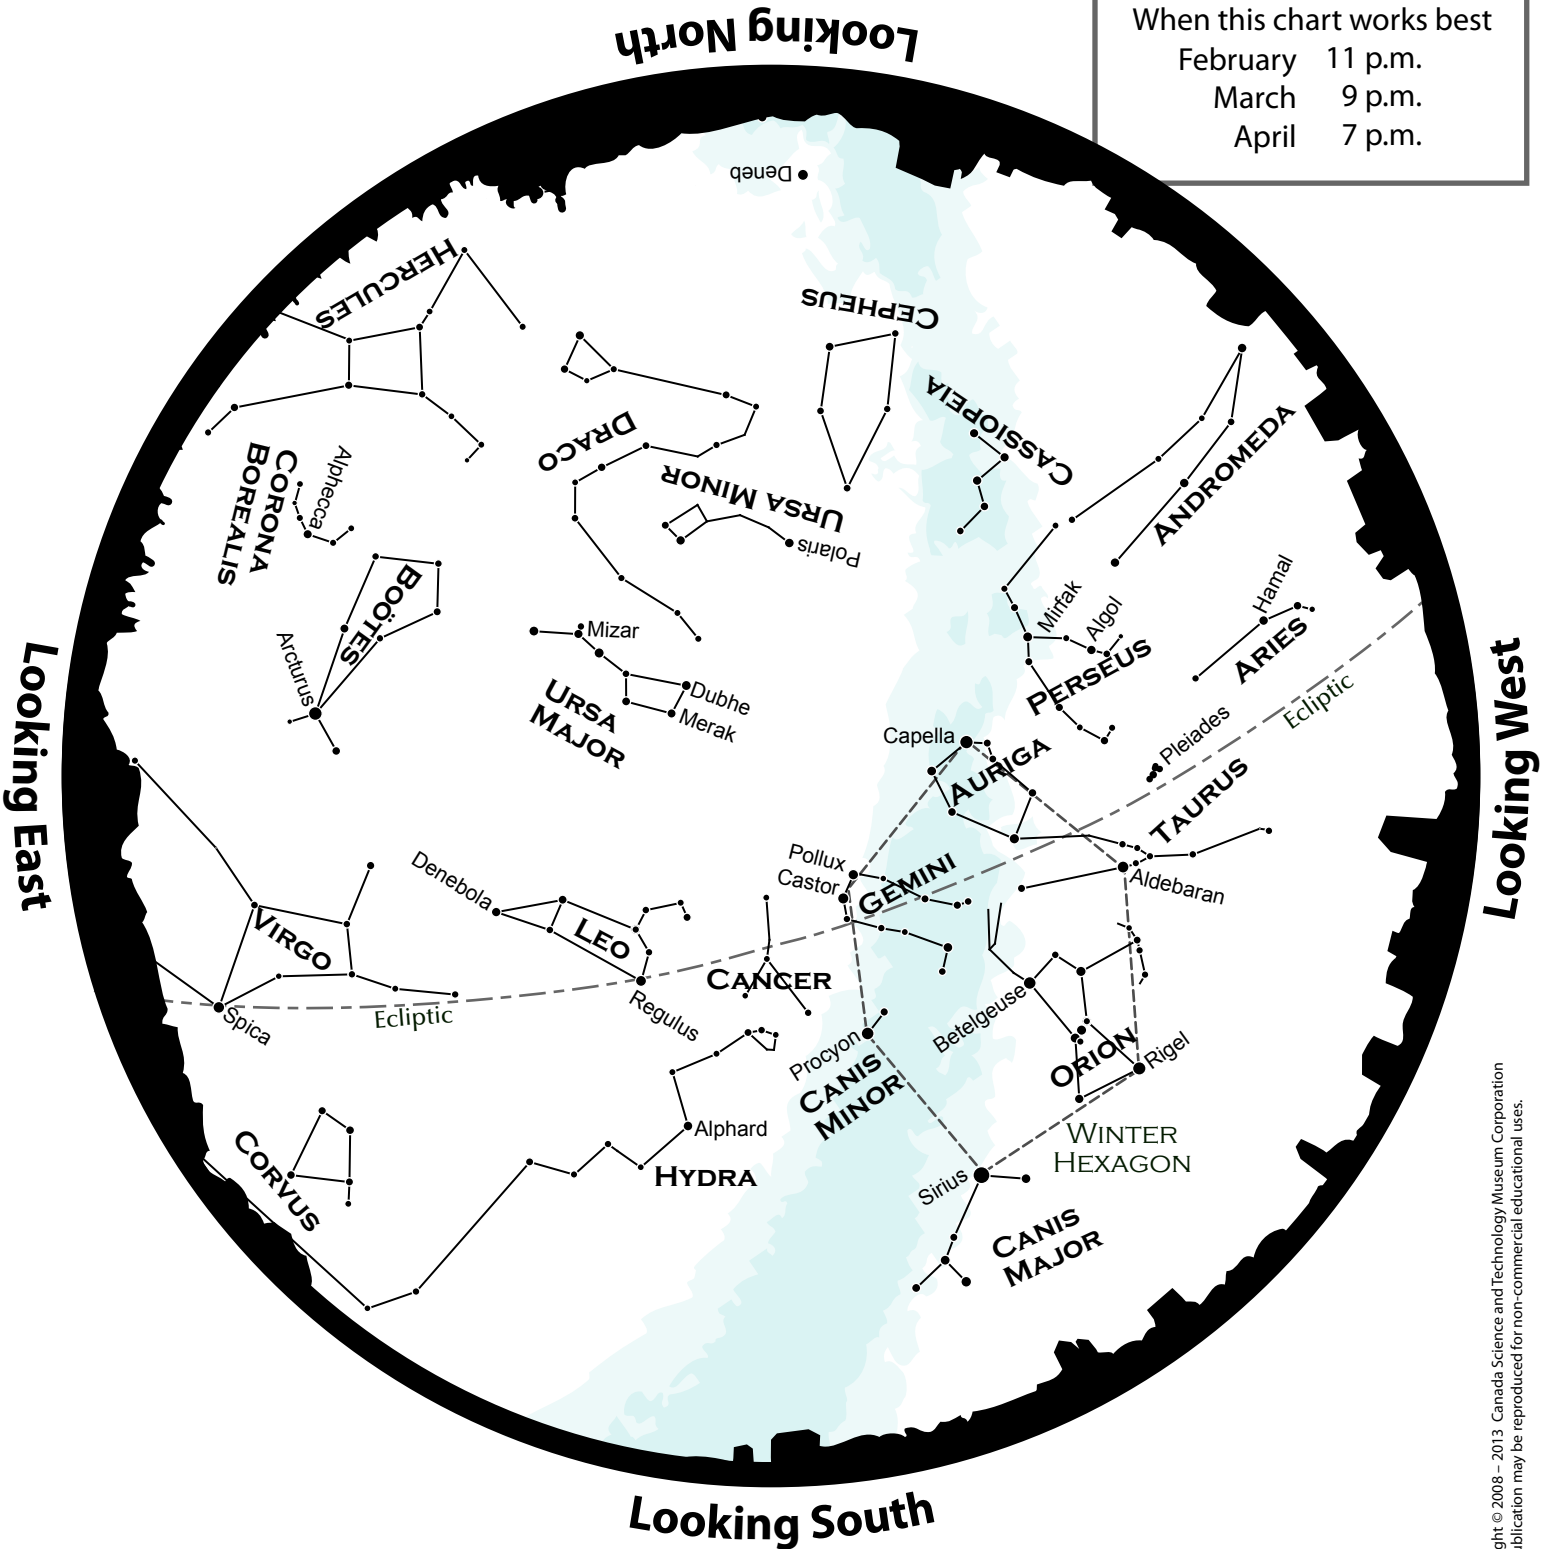

# Discover the Skies

## MARCH

When this chart works best

February 11 p.m.

March 9 p.m.

April 7 p.m.

Copyright © 2008 - 2013 Canada Science and Technology Museum Corporation  
This publication may be reproduced for non-commercial educational uses.

CANADA SCIENCE AND  
TECHNOLOGY MUSEUM

Canada