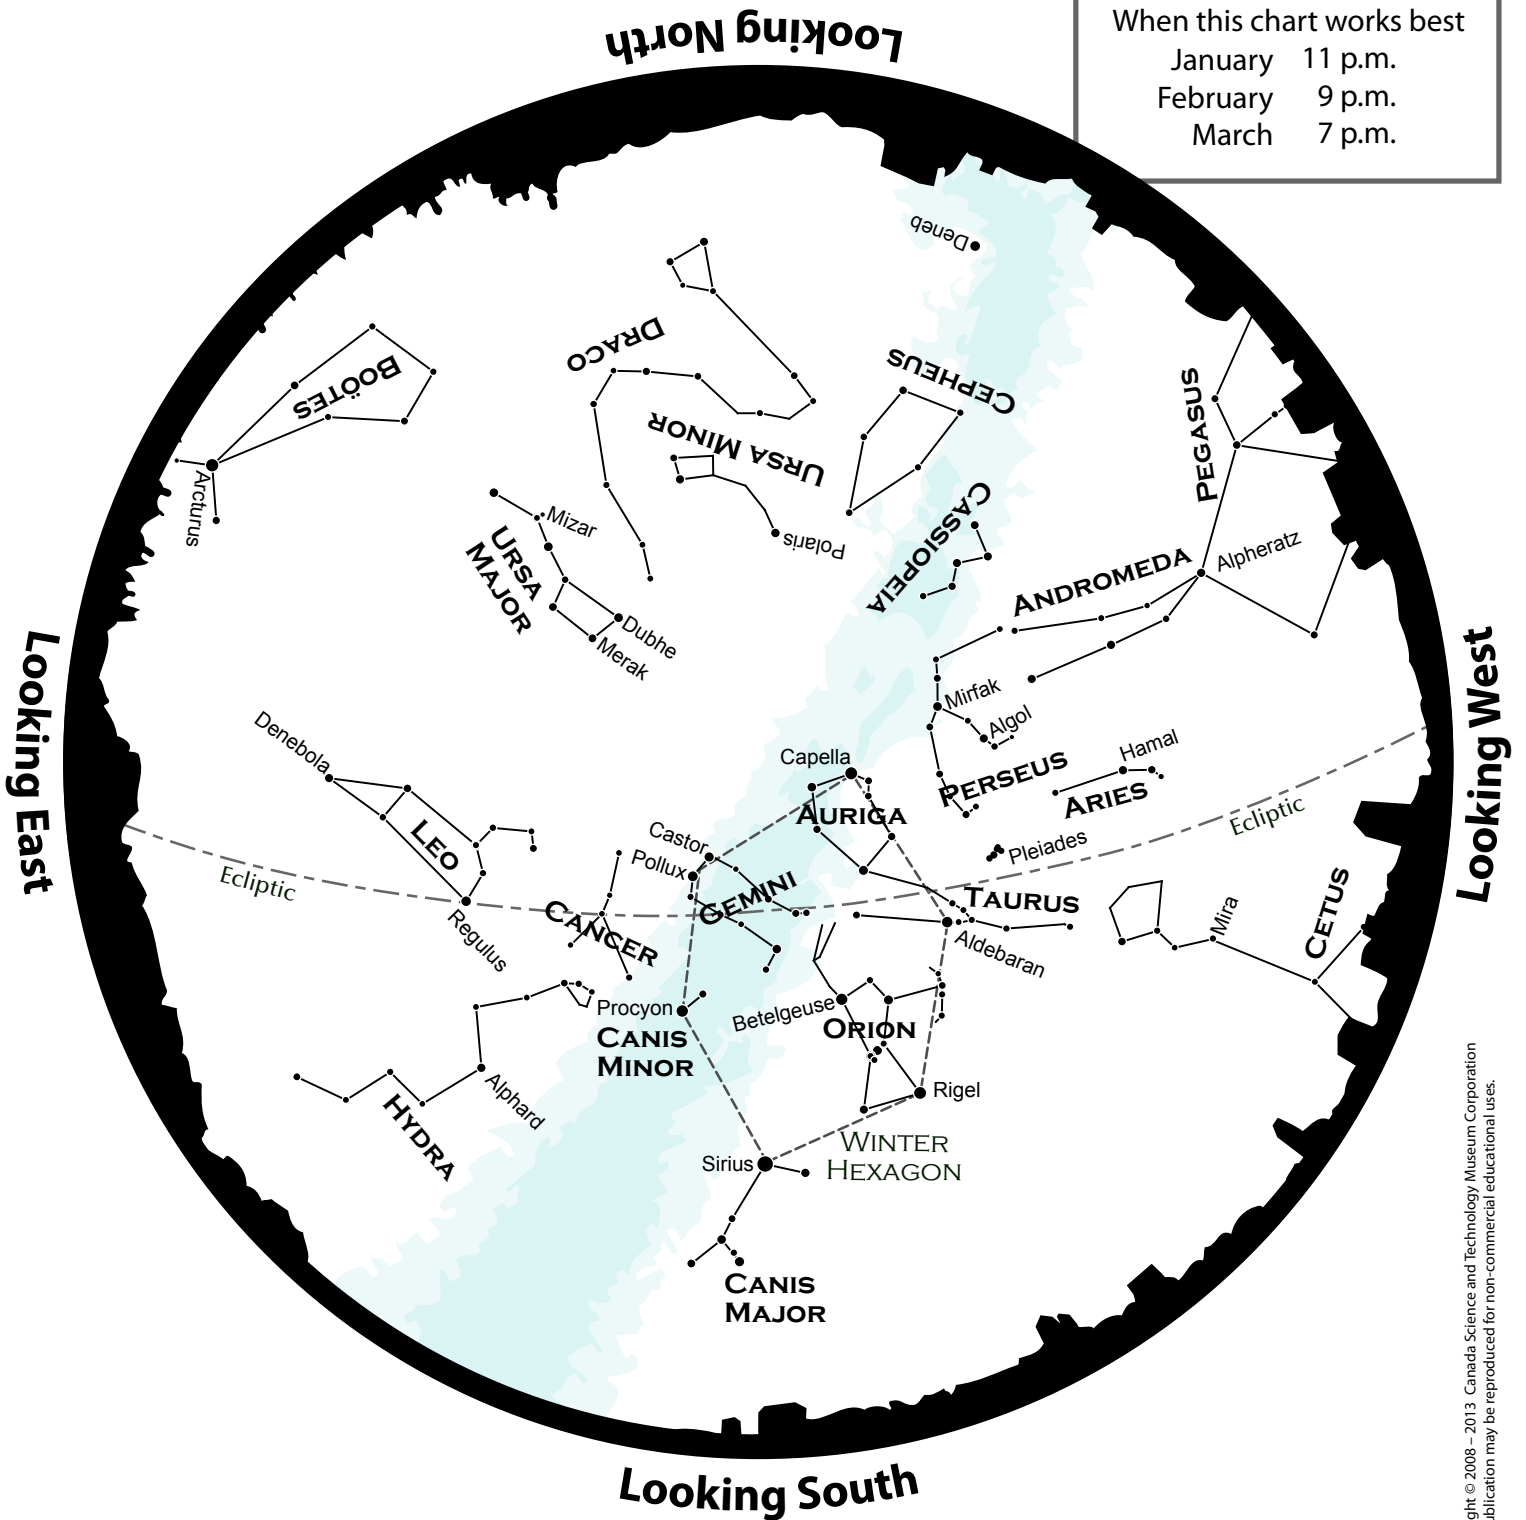

Discover the Skies

FEBRUARY

When this chart works best

January 11 p.m.

February 9 p.m.

March 7 p.m.

Copyright © 2008 - 2013 Canada Science and Technology Museum Corporation
This publication may be reproduced for non-commercial educational uses.

CANADA SCIENCE AND
TECHNOLOGY MUSEUM

Canada