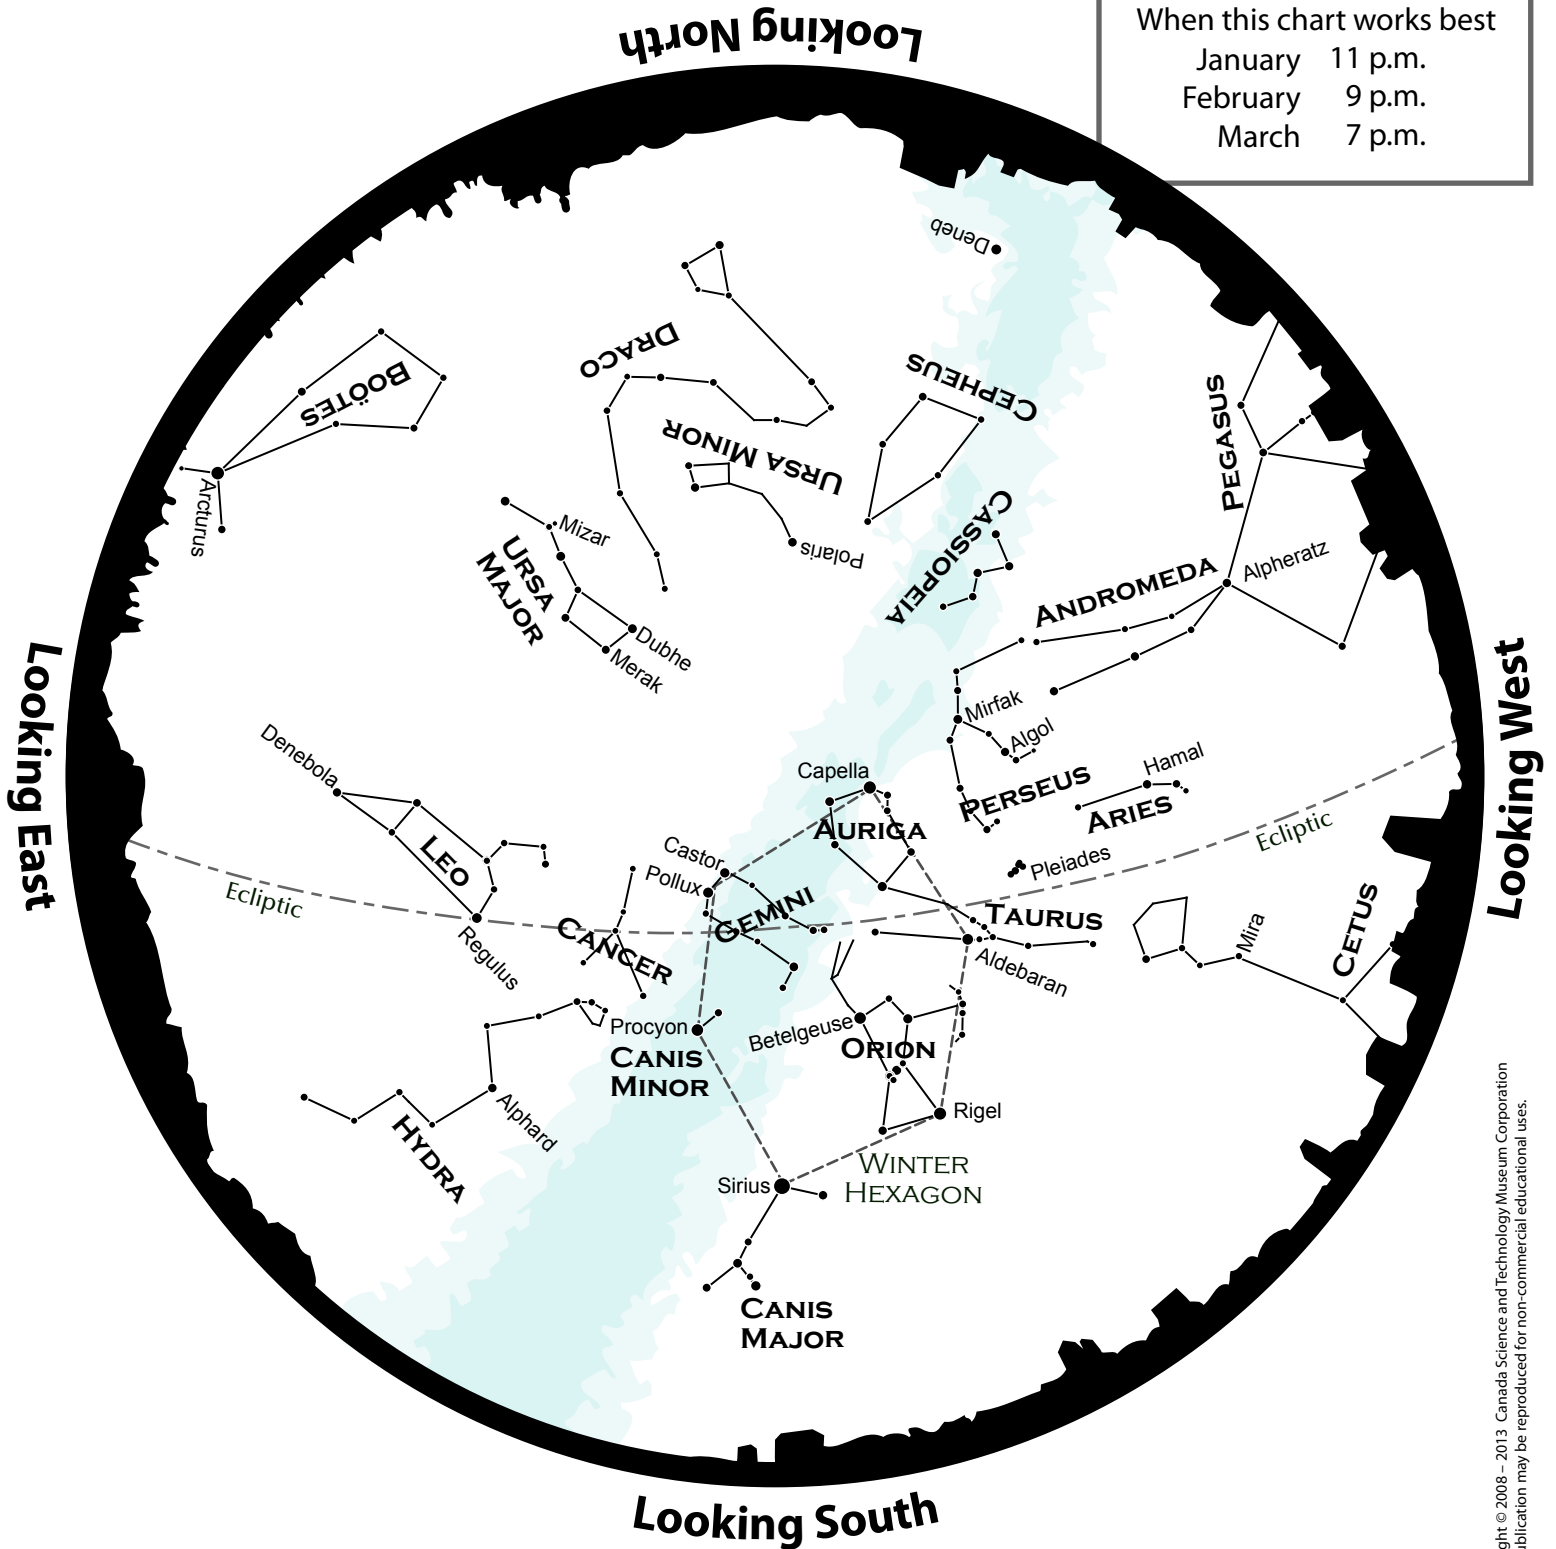

# Discover the Skies

## FEBRUARY

When this chart works best

January	11 p.m.
February	9 p.m.
March	7 p.m.

CANADA SCIENCE AND  
TECHNOLOGY MUSEUM

Canada