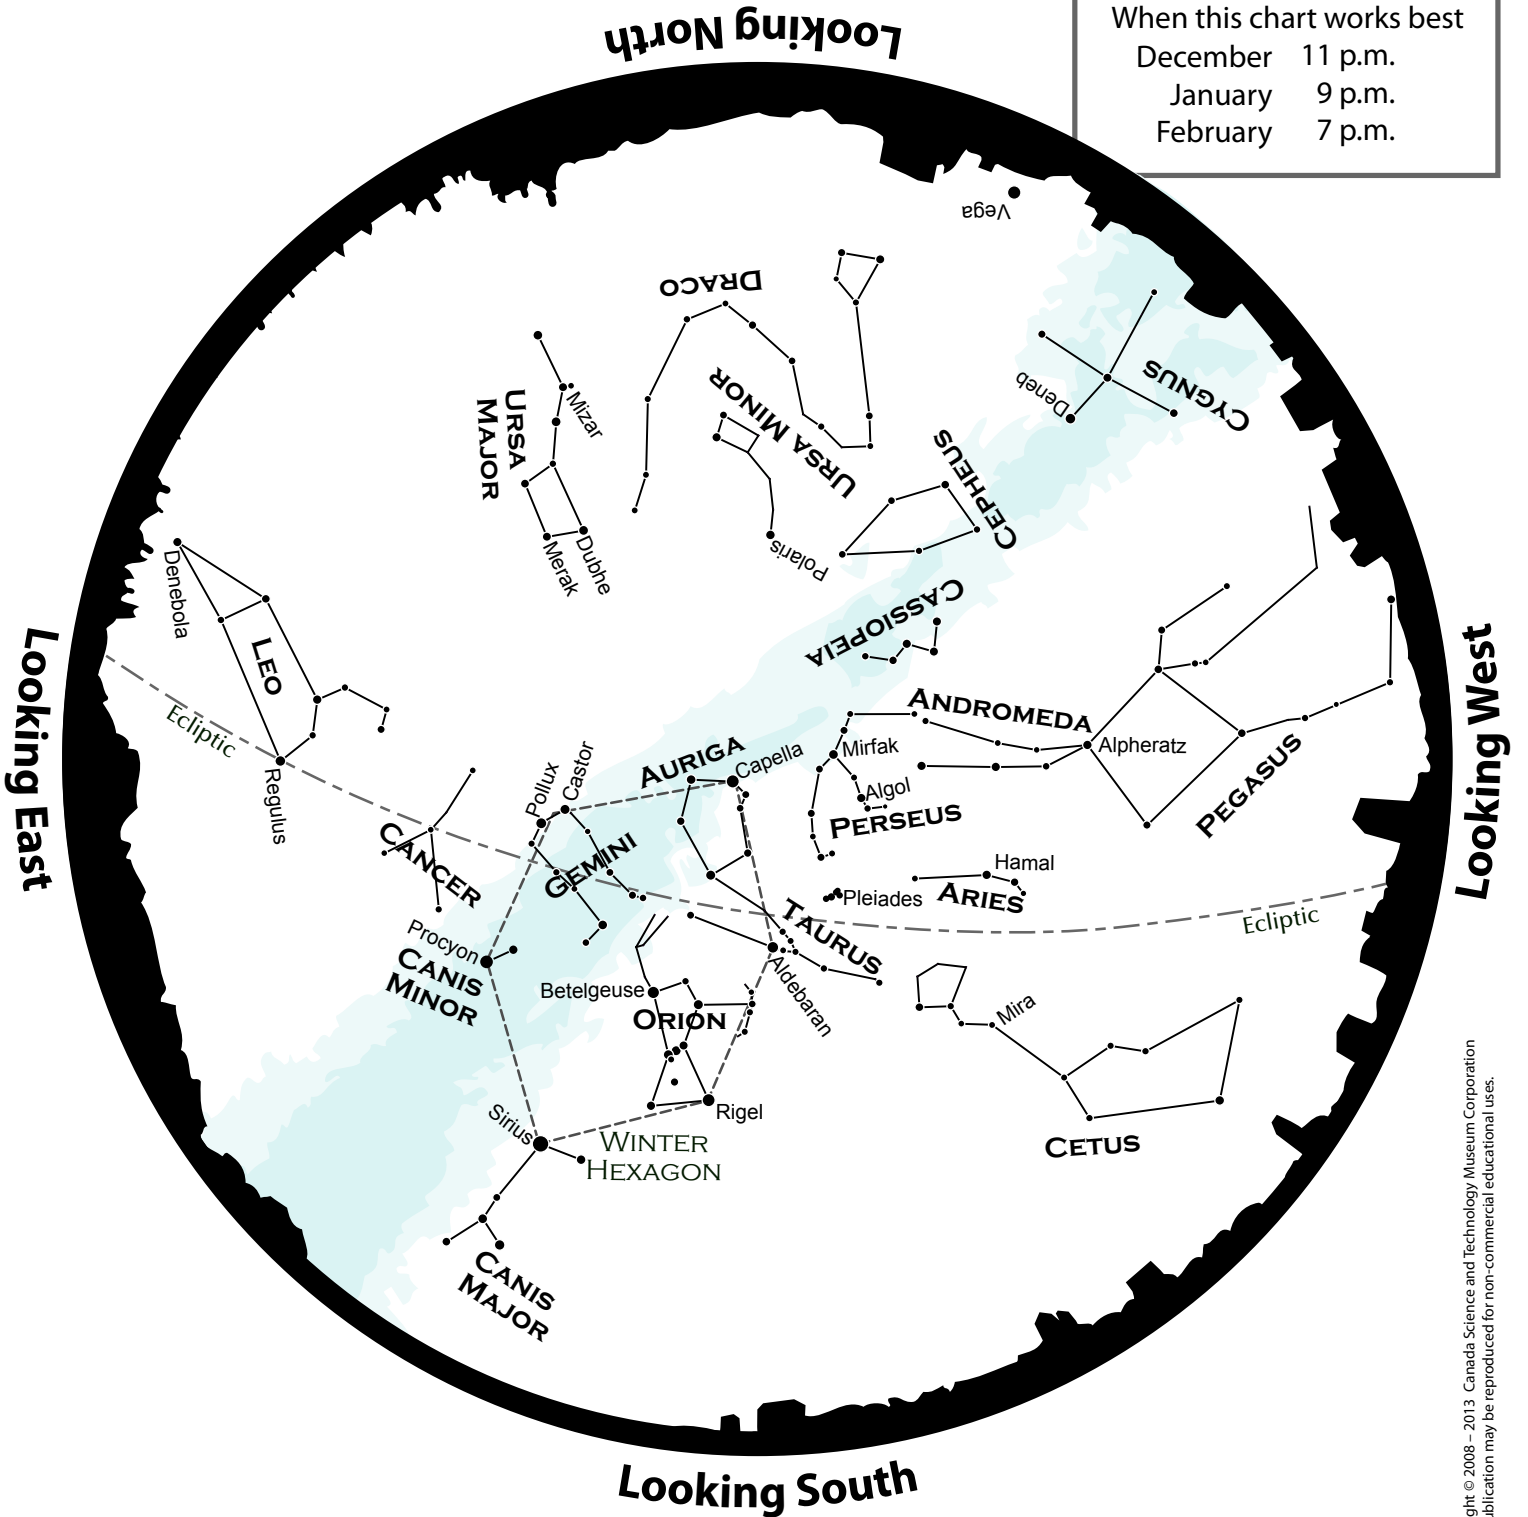

Discover the Skies

JANUARY

When this chart works best
 December 11 p.m.
 January 9 p.m.
 February 7 p.m.

Copyright © 2008 - 2013, Canada Science and Technology Museum Corporation
 This publication may be reproduced for non-commercial educational uses.

CANADA SCIENCE AND
 TECHNOLOGY MUSEUM

Canada